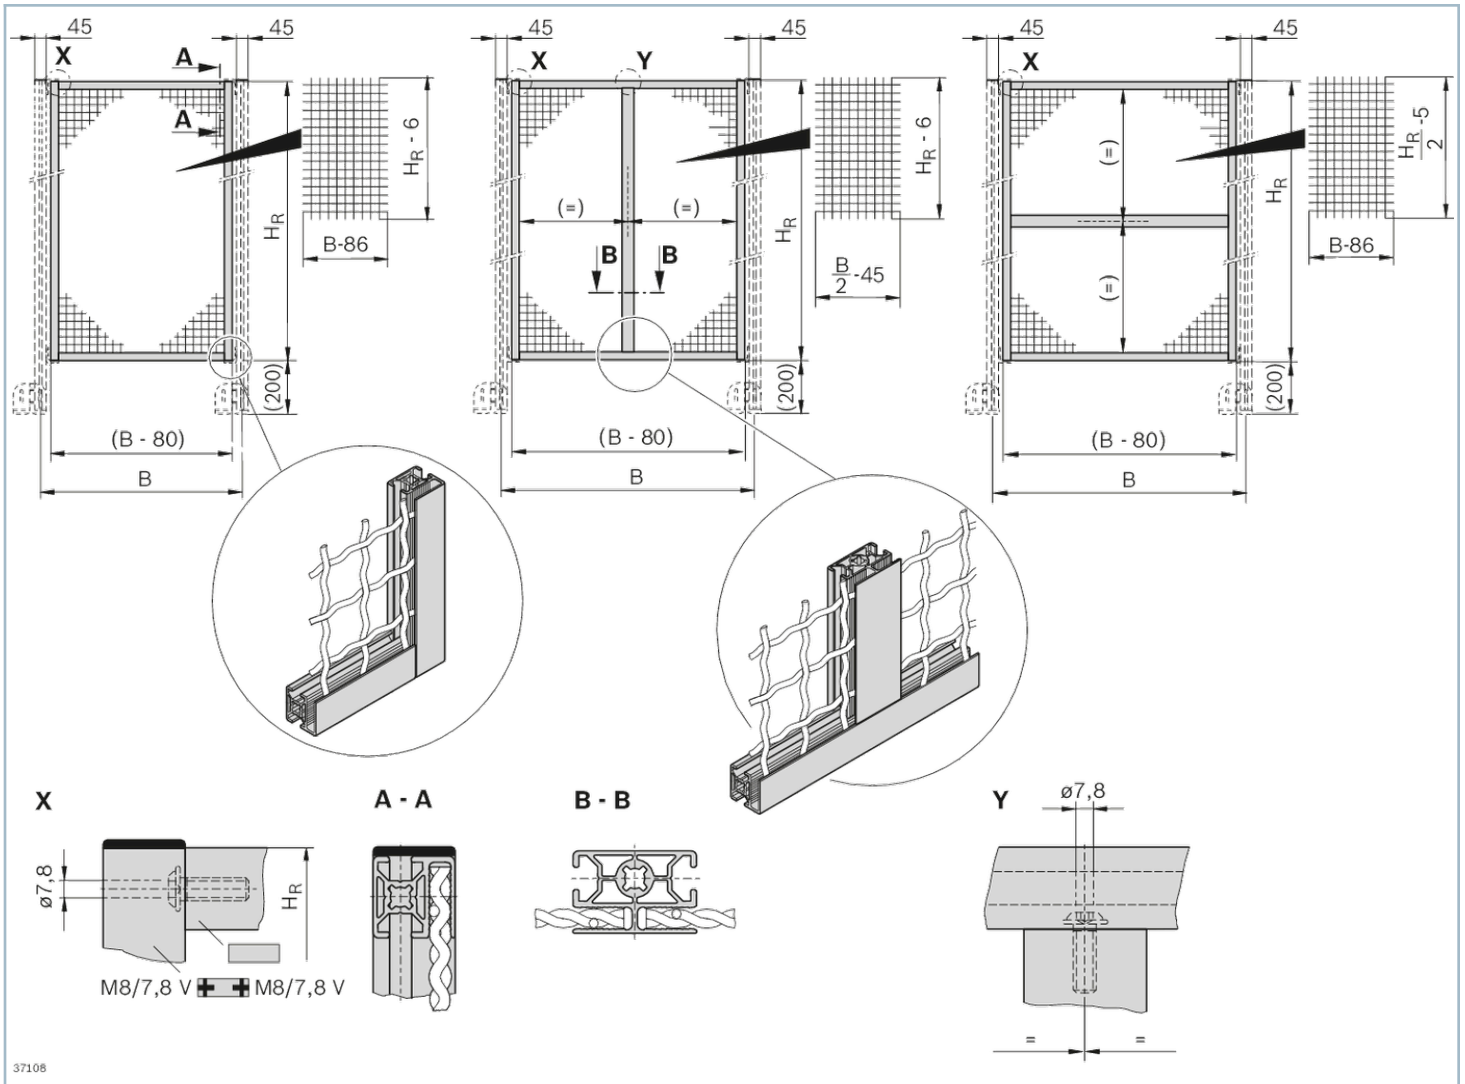

Protective grille profile WG30

- for the low-cost construction of protective barriers with woven wire grilles WG30 and WG40
- Fastening of woven wire grilles: directly in the special profile slot
- Fastening of surface elements: in the special profile slot using spring clamping elements (accessories)
- The profiles are connected using a central bolt (profile machining required)
- Modular dimension 'B' relates to 45x45 supports

- Cover cap 30x30
- Cover cap for a more attractive appearance and to prevent injuries

Product description

Technical data

Dimensions

Protective grille profile 30x30 WG30

30x30 WG30

$A = 3,2 \text{ cm}^2$
 $I_x = 2,5 \text{ cm}^4$
 $I_y = 3,0 \text{ cm}^4$
 $W_x = 1,6 \text{ cm}^3$
 $W_y = 1,9 \text{ cm}^3$
 $m = 0,9 \text{ kg/m}$

00109305

Protective grille profile 30x45 WG30

Cover cap 30x30 for protective grille profile

Accessories

Central bolt, cover cap

- Lowest-cost connecting element
- Self-tapping screw, can be mounted without profile finishing
- Profile finishing: Thread cutting for M12x30 screw, through-hole for screwdriver/offset screwdriver
- Cover cap for sealing through-holes in closed profiles

EcoSafe protective frame

- Protective frame made of protective grille profile 30x30 WG40 with woven wire grille 40x40x4
- Suitable kits enable the construction of doors (system doors, sliding doors, double doors)
- Fully assembled on delivery
- Simple mounting on the supports using the suspension brackets. Single fitter is sufficient
- Standard widths or customized dimensions