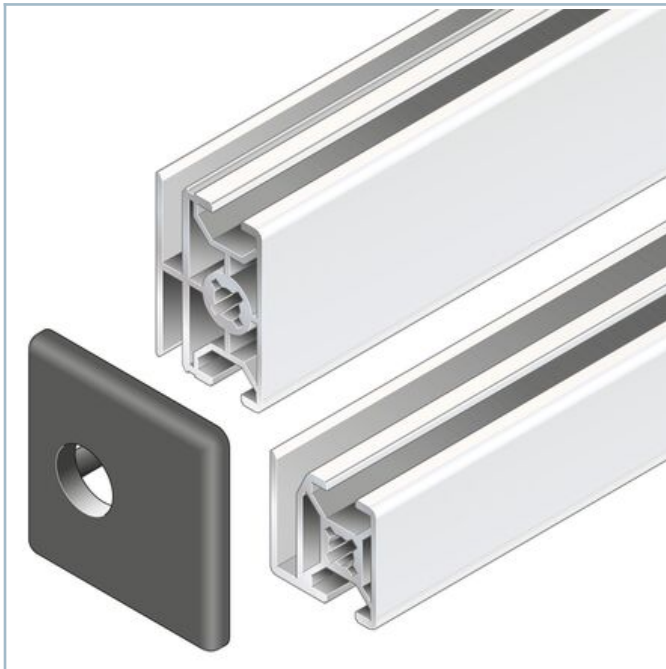

Protective grille profile WG30

- for the low-cost construction of protective barriers with woven wire grilles WG30 and WG40
- Fastening of woven wire grilles: directly in the special profile slot
- Fastening of surface elements: in the special profile slot using spring clamping elements (accessories)
- The profiles are connected using a central bolt (profile machining required)
- Modular dimension 'B' relates to 45x45 supports

- Cover cap 30x30
- Cover cap for a more attractive appearance and to prevent injuries

Product description

Technical data

Dimensions

Protective grille profile 30x30 WG30

30x30 WG30

$A = 3,2 \text{ cm}^2$
 $I_x = 2,5 \text{ cm}^4$
 $I_y = 3,0 \text{ cm}^4$
 $W_x = 1,6 \text{ cm}^3$
 $W_y = 1,9 \text{ cm}^3$
 $m = 0,9 \text{ kg/m}$

00109305

Protective grille profile 30x45 WG30

Cover cap 30x30 for protective grille profile

Accessories

Central bolt, cover cap

- Lowest-cost connecting element
- Self-tapping screw, can be mounted without profile finishing
- Profile finishing: Thread cutting for M12x30 screw, through-hole for screwdriver/offset screwdriver
- Cover cap for sealing through-holes in closed profiles

EcoSafe protective frame

- Protective frame made of protective grille profile 30x30 WG40 with woven wire grille 40x40x4
- Suitable kits enable the construction of doors (system doors, sliding doors, double doors)
- Fully assembled on delivery
- Simple mounting on the supports using the suspension brackets. Single fitter is sufficient
- Standard widths or customized dimensions