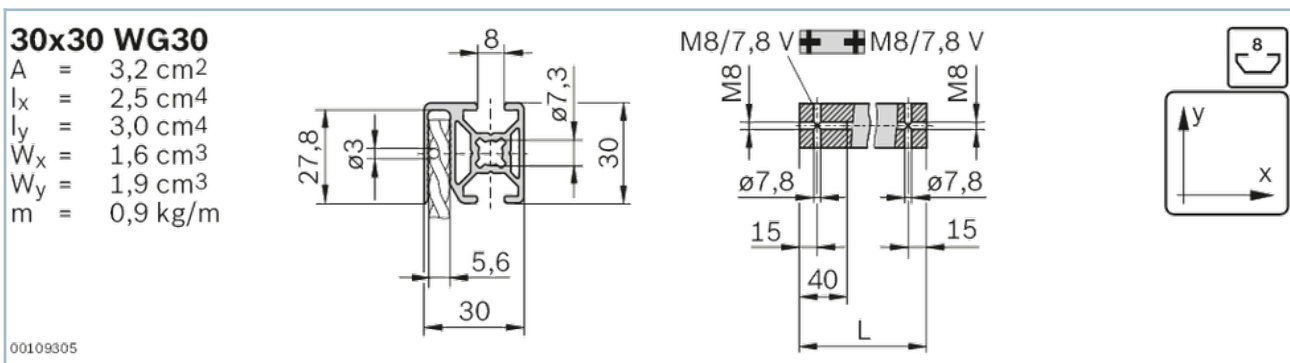

Protective grille profile WG30

- for the low-cost construction of protective barriers with woven wire grilles WG30 and WG40
- Fastening of woven wire grilles: directly in the special profile slot
- Fastening of surface elements: in the special profile slot using spring clamping elements (accessories)
- The profiles are connected using a central bolt (profile machining required)
- Modular dimension 'B' relates to 45x45 supports

- Cover cap 30x30
- Cover cap for a more attractive appearance and to prevent injuries

Product description

Technical data

Dimensions

Protective grille profile 30x30 WG30

30x30 WG30

$A = 3,2 \text{ cm}^2$
 $I_x = 2,5 \text{ cm}^4$
 $I_y = 3,0 \text{ cm}^4$
 $W_x = 1,6 \text{ cm}^3$
 $W_y = 1,9 \text{ cm}^3$
 $m = 0,9 \text{ kg/m}$