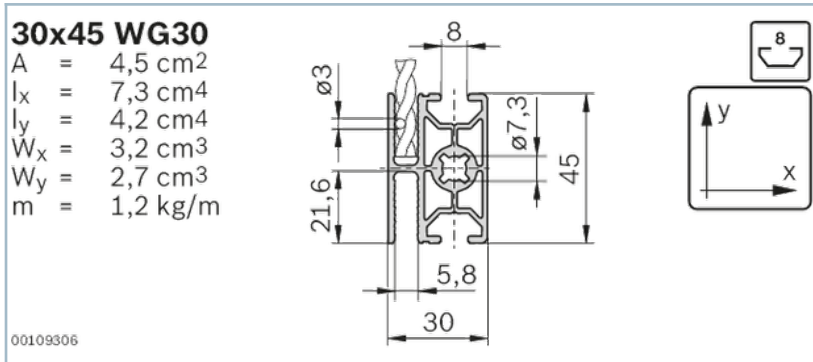

Protective grille profile WG30

- for the low-cost construction of protective barriers with woven wire grilles WG30 and WG40
- Fastening of woven wire grilles: directly in the special profile slot
- Fastening of surface elements: in the special profile slot using spring clamping elements (accessories)
- The profiles are connected using a central bolt (profile machining required)
- Modular dimension 'B' relates to 45x45 supports

- Cover cap 30x30
- Cover cap for a more attractive appearance and to prevent injuries

Product description

Technical data

Dimensions

Protective grille profile 30x30 WG30

30x30 WG30

$A = 3,2 \text{ cm}^2$
 $I_x = 2,5 \text{ cm}^4$
 $I_y = 3,0 \text{ cm}^4$
 $W_x = 1,6 \text{ cm}^3$
 $W_y = 1,9 \text{ cm}^3$
 $m = 0,9 \text{ kg/m}$

00109305

Protective grille profile 30x45 WG30

Cover cap 30x30 for protective grille profile

Accessories

Central bolt, cover cap

- Lowest-cost connecting element
- Self-tapping screw, can be mounted without profile finishing
- Profile finishing: Thread cutting for M12x30 screw, through-hole for screwdriver/offset screwdriver
- Cover cap for sealing through-holes in closed profiles