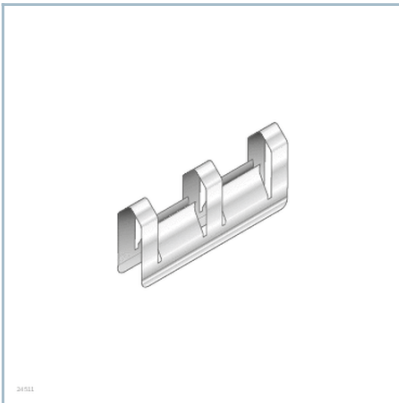

Protective grille profile WG30

- for the low-cost construction of protective barriers with woven wire grilles WG30 and WG40
- Fastening of woven wire grilles: directly in the special profile slot
- Fastening of surface elements: in the special profile slot using spring clamping elements (accessories)
- The profiles are connected using a central bolt (profile machining required)
- Modular dimension 'B' relates to 45x45 supports

- Cover cap 30x30
- Cover cap for a more attractive appearance and to prevent injuries

Product description

Technical data

Dimensions

Protective grille profile 30x30 WG30

30x30 WG30

$A = 3,2 \text{ cm}^2$
 $I_x = 2,5 \text{ cm}^4$
 $I_y = 3,0 \text{ cm}^4$
 $W_x = 1,6 \text{ cm}^3$
 $W_y = 1,9 \text{ cm}^3$
 $m = 0,9 \text{ kg/m}$

00109305

Protective grille profile 30x45 WG30

Cover cap 30x30 for protective grille profile

Accessories

Central bolt, cover cap

- Lowest-cost connecting element
- Self-tapping screw, can be mounted without profile finishing
- Profile finishing: Thread cutting for M12x30 screw, through-hole for screwdriver/offset screwdriver
- Cover cap for sealing through-holes in closed profiles

EcoSafe protective frame

- Protective frame made of protective grille profile 30x30 WG40 with woven wire grille 40x40x4
- Suitable kits enable the construction of doors (system doors, sliding doors, double doors)
- Fully assembled on delivery
- Simple mounting on the supports using the suspension brackets. Single fitter is sufficient
- Standard widths or customized dimensions