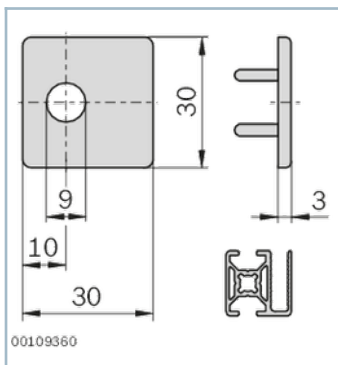

Protective grille profile WG30

- for the low-cost construction of protective barriers with woven wire grilles WG30 and WG40
- Fastening of woven wire grilles: directly in the special profile slot
- Fastening of surface elements: in the special profile slot using spring clamping elements (accessories)
- The profiles are connected using a central bolt (profile machining required)
- Modular dimension 'B' relates to 45x45 supports

- Cover cap 30x30
- Cover cap for a more attractive appearance and to prevent injuries

Product description

Technical data

Dimensions

Protective grille profile 30x30 WG30

30x30 WG30

$A = 3,2 \text{ cm}^2$
 $I_x = 2,5 \text{ cm}^4$
 $I_y = 3,0 \text{ cm}^4$
 $W_x = 1,6 \text{ cm}^3$
 $W_y = 1,9 \text{ cm}^3$
 $m = 0,9 \text{ kg/m}$

00109305

Protective grille profile 30x45 WG30

Cover cap 30x30 for protective grille profile

Accessories

Central bolt, cover cap

- Lowest-cost connecting element
- Self-tapping screw, can be mounted without profile finishing
- Profile finishing: Thread cutting for M12x30 screw, through-hole for screwdriver/offset screwdriver
- Cover cap for sealing through-holes in closed profiles