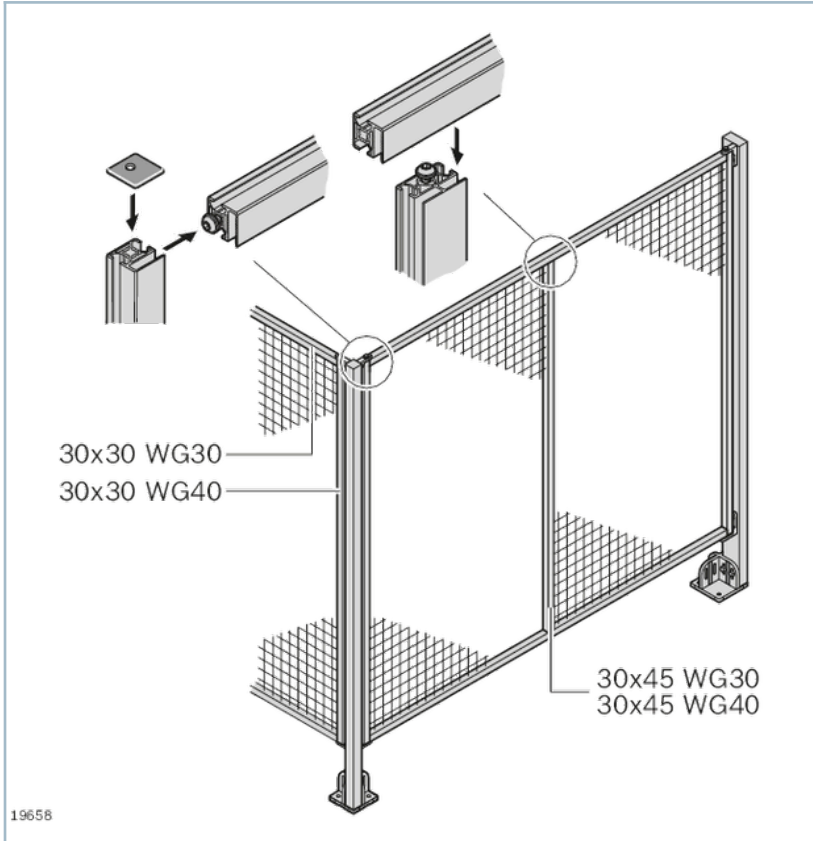

Protective grille profile WG30

- for the low-cost construction of protective barriers with woven wire grilles WG30 and WG40
- Fastening of woven wire grilles: directly in the special profile slot
- Fastening of surface elements: in the special profile slot using spring clamping elements (accessories)
- The profiles are connected using a central bolt (profile machining required)
- Modular dimension 'B' relates to 45x45 supports

- Cover cap 30x30
- Cover cap for a more attractive appearance and to prevent injuries

Product description

Technical data

Dimensions

Protective grille profile 30x30 WG30

30x30 WG30

$A = 3,2 \text{ cm}^2$
 $I_x = 2,5 \text{ cm}^4$
 $I_y = 3,0 \text{ cm}^4$
 $W_x = 1,6 \text{ cm}^3$
 $W_y = 1,9 \text{ cm}^3$
 $m = 0,9 \text{ kg/m}$

00109305

Protective grille profile 30x45 WG30

Cover cap 30x30 for protective grille profile

Accessories

Central bolt, cover cap

- Lowest-cost connecting element
- Self-tapping screw, can be mounted without profile finishing
- Profile finishing: Thread cutting for M12x30 screw, through-hole for screwdriver/offset screwdriver
- Cover cap for sealing through-holes in closed profiles

EcoSafe protective frame

- Protective frame made of protective grille profile 30x30 WG40 with woven wire grille 40x40x4
- Suitable kits enable the construction of doors (system doors, sliding doors, double doors)
- Fully assembled on delivery
- Simple mounting on the supports using the suspension brackets. Single fitter is sufficient
- Standard widths or customized dimensions