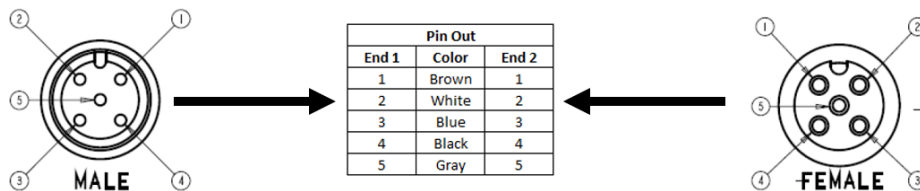

C5BC06UXXX

(M12 Cordset, 5 Position, 22 AWG Shielded, Male Right Angle to Female Straight)

- Mueller's C5BC06UXXX is an M12 5-pin double ended, shielded instrumentation cable with a right angle male connector on one end and a straight female at the other.
- Keyway – A Coding
- Utilizes our 5-conductor 22 AWG PVC-insulated, shielded cable.
- Ratings:
 - Current: 4 A
 - Voltage: 250 V AC/DC
- Material:
 - Coupling Nuts – Nickel Plated Brass
 - Pins/Contacts – Gold Plated Brass
- Length: The "U" in the model number represents unit of measurement.
Either: Meters (M), Feet (F)
- Length: The "XXX" in the model number represents length. Standard lengths are 2, 5, and 10 meters. Any other lengths available upon request.
- Meets Standard: IEC 61076-2-101
- Protection Class: IEC IP68
- RoHS 3 Compliant