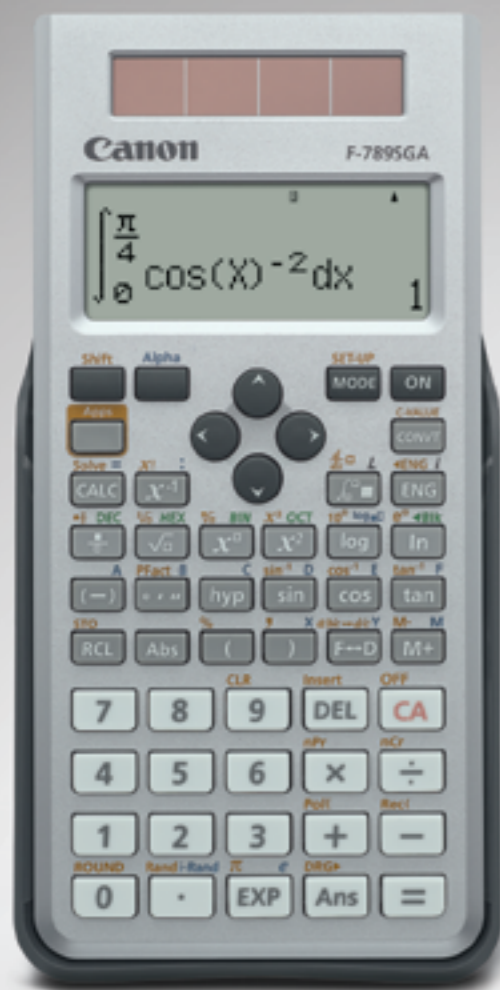

WEIGHT: 92g (body only) / 127g (with hard case)

- FEATURES
- 16 internal calculation digits
 - 79 scientific constants & 172 metric conversions
 - Matrix and vector calculations
 - Copy function for easy input or edition
 - Statistics and trigonometric calculations
 - Integration and differentiation
 - Easy to use keypad arrangement

SIZE: 168 X 80 X 14.5mm (without hard case) / 171 x 86 x 18.75mm (with hard case)

WEIGHT: 94.5g (body only) / 131g (with hard case)

- FEATURES
- 9 store and recall memories
 - 18 internal calculation digits
 - Convenient Maths In Decimal Out function
 - Statistics and trigonometric calculations
 - Probability distribution calculation
 - Equation calculations
 - Base-n calculation
 - Low battery indicator

CALCULATING FRACTION

Calculation	Operation	Output
1 1/2 + 1 1/2		

<p>Decimal Output Mode (Default)</p>	<p>Equation Calculations</p> <p>Simultaneous linear equations</p>
<p>Probability Distribution</p>	<p>Quadratic Equations</p>
<p>Distribution Menu</p>	<p>Base-n Calculation</p>

Smart Choice & Essential Partner for Secondary and University Students

F-789SGA

605 functions dual way textbook display

SIZE: 168 x 80 x 13.2mm (without hard case) / 171 x 86 x 17.3mm (with hard case)
WEIGHT: 88g (body only) / 120g (with hard case)