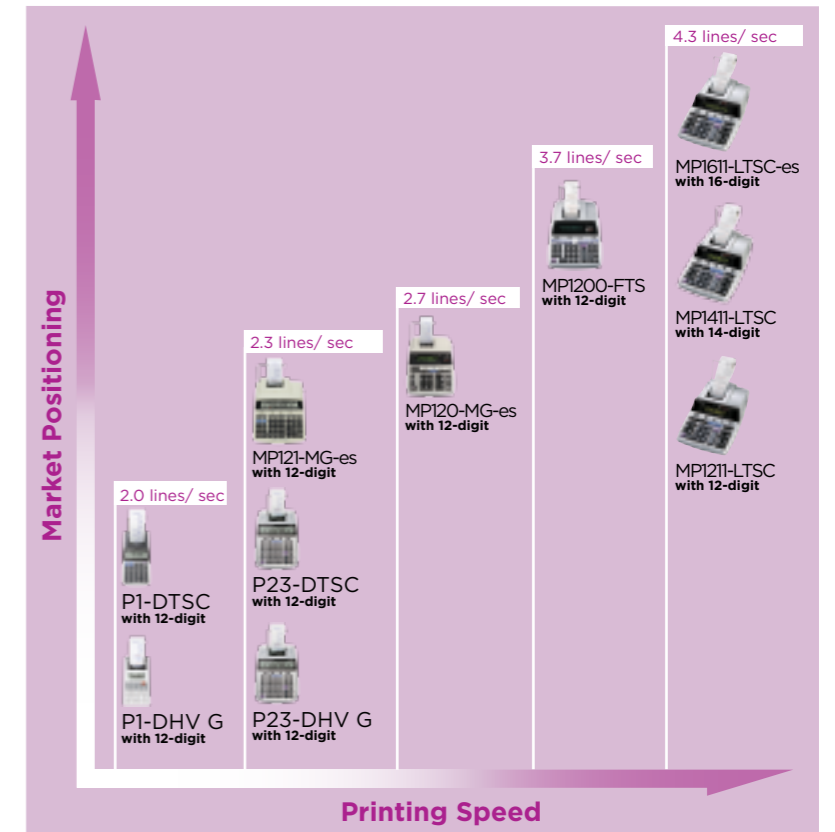

Printing colors:

MP1211-LTSC

12-digit AC ink ribbon

SIZE: 334 x 219 x 74.5mm

WEIGHT: 1600g

PRINTING SPEED: 4.3 lines/sec

1. FEATURES
2. Tax and business calculations
   - Grand total memory
   - Currency conversion
   - **Cash change function**
   - Decimal (+02346F) and rounding selections
   - **Illuminated 2-color display (green for positive & red for negative figures)**
   - **Stable stroke keyboard**

MP1411-LTSC

14-digit AC ink ribbon

MP1611-LTSC-es

16-digit AC ink ribbon

Cash Change Calculation

Calculation	Operation	Print Out
Purchase price: $250	250 +	250.00 +
$300	300 +	300.00 +
+ $270	270 +	270.00 +
$820	*	820.00 *
	.....	
Cash paid: $1,000	1000 CHANGE	1,000.00 CC
Change price = ? ($180)		180.00 ΔC