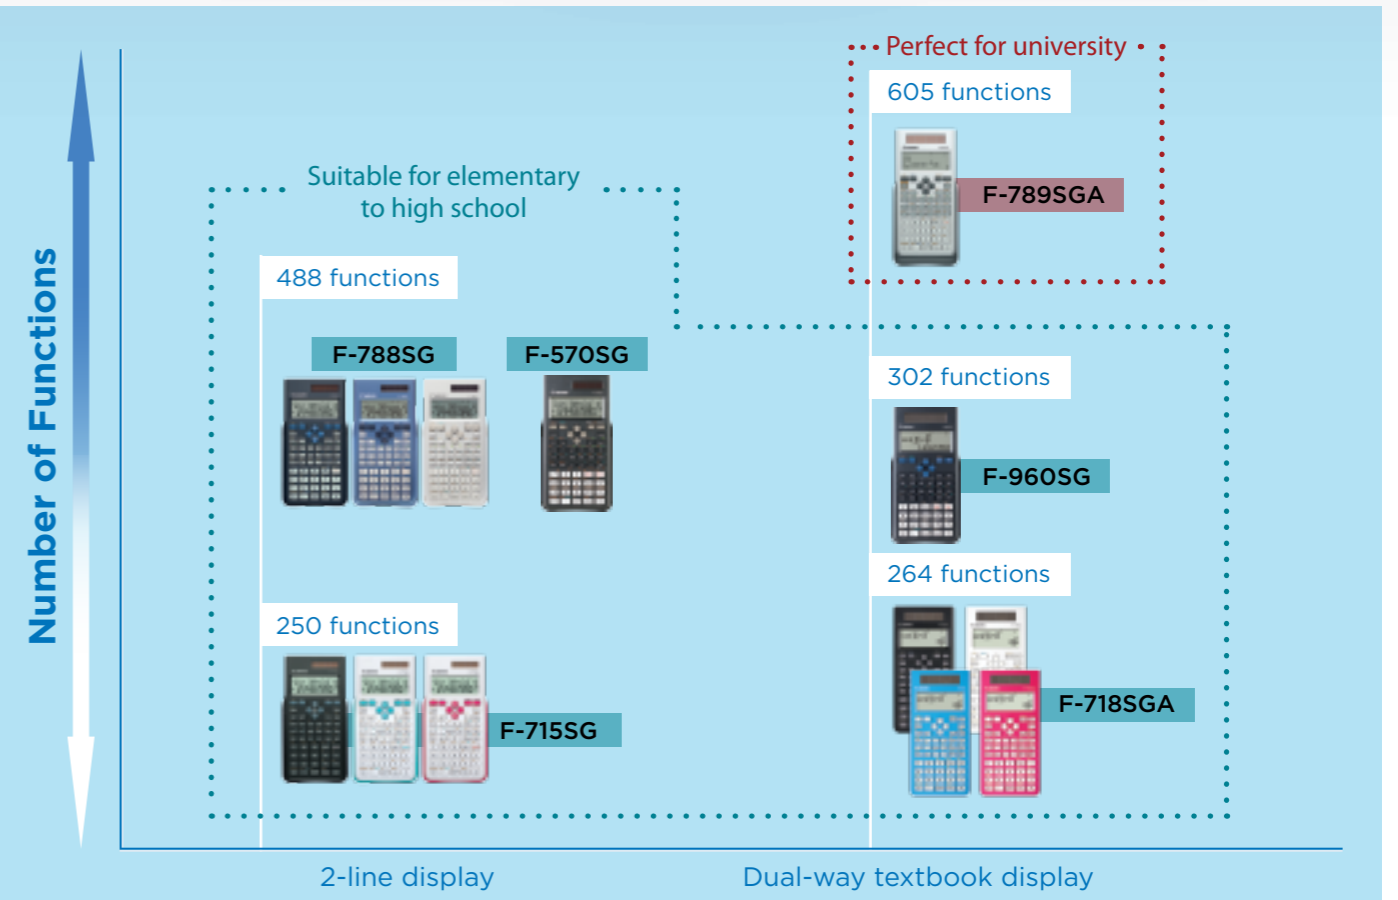

Refreshing Mind by Vivid Color Dot Matrix Scientific Calculator

F-718S series

264 functions dual way textbook display

SIZE: 168 x 80 x 14.5mm (without hard case) / 171 x 86 x 18.8mm (with hard case)
WEIGHT: 96g (body only) / 128g (with hard case)

1. FEATURES
2. 17 store and recall memories
   - **High accuracy calculation result: Internal calculation up to 18 digits**
   - LCM, GCD and quotient remainder calculations
   - Table - formatted data input and edit function for statistics calculation
   - Advance fraction input

Available in:
F-718SGA-BK F-718SA-WH **F-718SGA-PK** F-718S-BL

Input & output display format can be chosen from set-up menu

F-715SG series

250 functions 2-line display

SIZE: 165 x 80 x 14mm (without hard case) / 168 x 86.3 x 17.8mm (with hard case)
WEIGHT: 89g (body only) / 124g (with hard case)

1. FEATURES
2. 17 store and recall memories
   - LCM, GCD and quotient remainder calculations
   - **Undo or copy function for easy input or edition**
   - Statistics and trigonometric calculations
   - 10 digits mantissa + 2 digits exponent display

Available in:
F-715SG-WHM **F-715SG-BK** F-715SG-WHB