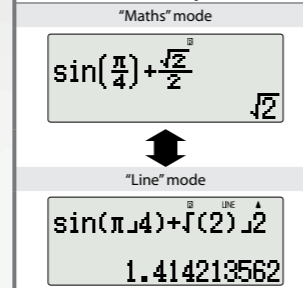

F-718S series

264 functions dual way textbook display

SIZE: 168 x 80 x 14.5mm (without hard case) / 171 x 86 x 18.8mm (with hard case)
WEIGHT: 96g (body only) / 128g (with hard case)

1. FEATURES
2. 17 store and recall memories
   - **High accuracy calculation result: Internal calculation up to 18 digits**
   - LCM, GCD and quotient remainder calculations
   - Table - formatted data input and edit function for statistics calculation
   - Advance fraction input

Available in:
F-718SGA-BK F-718SA-WH **F-718SGA-PK** F-718S-BL

Input & output display format can be chosen from set-up menu

F-715SG series

250 functions 2-line display

SIZE: 165 x 80 x 14mm (without hard case) / 168 x 86.3 x 17.8mm (with hard case)
WEIGHT: 89g (body only) / 124g (with hard case)

1. FEATURES
2. 17 store and recall memories
   - LCM, GCD and quotient remainder calculations
   - **Undo or copy function for easy input or edition**
   - Statistics and trigonometric calculations
   - 10 digits mantissa + 2 digits exponent display

Available in:
F-715SG-WHM **F-715SG-BK** F-715SG-WHB