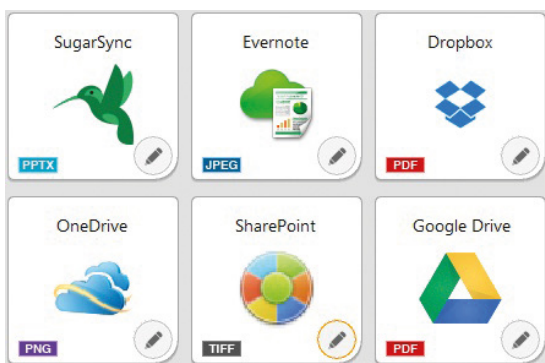

Cloud service plug-ins

The CaptureOnTouch and CaptureOnTouch Lite software includes plug-ins for connecting to cloud and ECM services such as Evernote, Google Drive™, Microsoft SharePoint®, SugarSync, OneDrive (Windows only) and Dropbox.