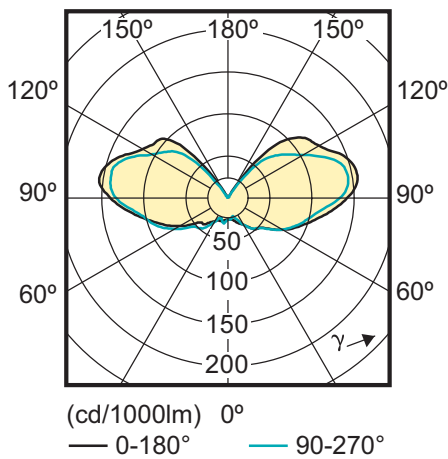

Dimensional drawing

CorePro LEDcapsule 1.2-10W 830 G4

Product	C (Norm)	D (Norm)
LED 1.2-10W 830 G4	39.2	14.3
LED 2-20W 830 G4	45	14.3

General Characteristics

Order code	Full product name	Cap-Base	Bulb	Rated Life-time
422281 00	CorePro LEDcapsule 1.2-10W 830 G4	G4	-	15000 hr

Order code	Full product name	Cap-Base	Bulb	Rated Life-time
419168 00	CorePro LEDcapsuleLV 2-20W 830 G4	G4	-	15000 hr

Installation diagrams

G4

Light Technical Characteristics

Order code	Full product name	Colour Code	Luminous Flux	Colour rendering index	Colour Temperature	Rated Luminous Flux	LLMF - end nominal lifetime
422281 00	CorePro LEDcapsule 1.2-10W 830 G4	830	105 Lm	80	3000 K	105 Lm	70 %
419168 00	CorePro LEDcapsuleLV 2-20W 830 G4	830	200 Lm	80	3000 K	200 Lm	70 %

Light technical

1.2-10 W G4 /830

2-20 W G4 /830

Electrical Characteristics

Order code	Full product name	Wattage	Voltage	Line Frequency	Dimmable	Wattage Equivalent	Rated Wattage	Starting Time
422281 00	CorePro LEDcapsule 1.2-10W 830 G4	1.2 W	12 V	50-60 Hz	No	10 W	1.2 W	0.5 (max) s
419168 00	CorePro LEDcapsuleLV 2-20W 830 G4	2 W	12 V	50-60 Hz	No	20 W	2.0 W	0.5 (max) s