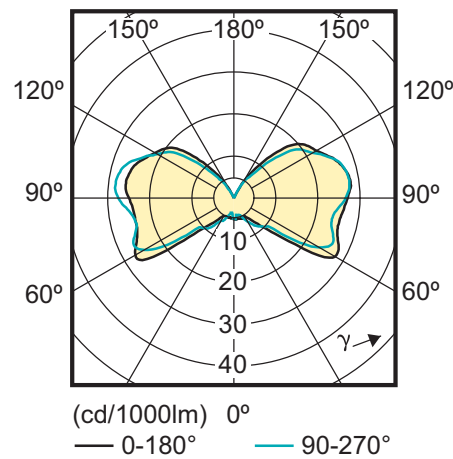

Dimensional drawing

CorePro LEDcapsule 1.2-10W 830 G4

Product	C (Norm)	D (Norm)
LED 1.2-10W 830 G4	39.2	14.3
LED 2-20W 830 G4	45	14.3

General Characteristics

Order code	Full product name	Cap-Base	Bulb	Rated Life-time
422281 00	CorePro LEDcapsule 1.2-10W 830 G4	G4	-	15000 hr

Order code	Full product name	Cap-Base	Bulb	Rated Life-time
419168 00	CorePro LEDcapsuleLV 2-20W 830 G4	G4	-	15000 hr

Installation diagrams

G4

Light Technical Characteristics

Order code	Full product name	Colour Code	Luminous Flux	Colour rendering index	Colour Temperature	Rated Luminous Flux	LLMF - end nominal lifetime
422281 00	CorePro LEDcapsule 1.2-10W 830 G4	830	105 Lm	80	3000 K	105 Lm	70 %
419168 00	CorePro LEDcapsuleLV 2-20W 830 G4	830	200 Lm	80	3000 K	200 Lm	70 %

Light technical

1.2-10 W G4 /830

2-20 W G4 /830

Electrical Characteristics

Order code	Full product name	Wattage	Voltage	Line Frequency	Dimmable	Wattage Equivalent	Rated Wattage	Starting Time
422281 00	CorePro LEDcapsule 1.2-10W 830 G4	1.2 W	12 V	50-60 Hz	No	10 W	1.2 W	0.5 (max) s
419168 00	CorePro LEDcapsuleLV 2-20W 830 G4	2 W	12 V	50-60 Hz	No	20 W	2.0 W	0.5 (max) s