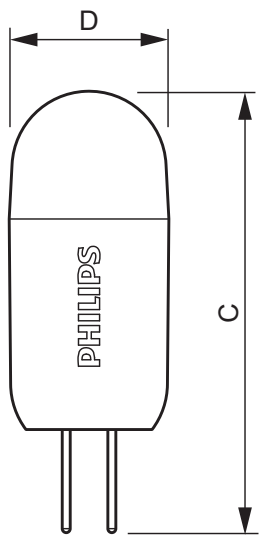

Dimensional drawing

CorePro LEDcapsule 1.2-10W 830 G4

Product	C (Norm)	D (Norm)
LED 1.2-10W 830 G4	39.2	14.3
LED 2-20W 830 G4	45	14.3

General Characteristics

Order code	Full product name	Cap-Base	Bulb	Rated Life-time
422281 00	CorePro LEDcapsule 1.2-10W 830 G4	G4	-	15000 hr