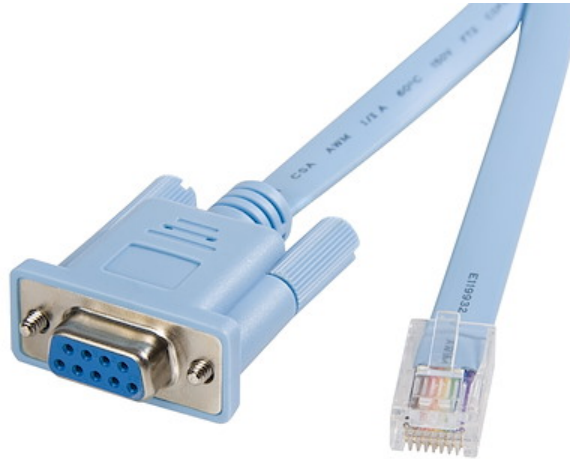

6 ft RJ45 to DB9 Cisco Console Management Router Cable - M/F

Product ID: DB9CONCABL6

The DB9CONCABL6 6ft Cisco Console Management Cable is designed as a replacement cable for use with several Cisco routers, including the 600, 800, 1600 and 1700 series.

StarTech.com's Cisco Console Management cable is Equivalent to Cisco Part No. CAB-CONSOLE-RJ45 and AIR-CONCAB1200 Console Cable for 1130AG, 1200, 1230AG, and 1240 Platforms.

Certifications, Reports and Compatibility

Applications

- Connect to your Cisco device (switch, router, firewall, etc.) from your PC or laptop, for reprogramming and updating your Cisco equipment

Features

- 1x RJ-45 male connector
- 1x DB-9 female connector
- Compatible with Cisco equipment

Physical Characteristics

Color	Blue
Wire Gauge	24 AWG
Cable Length	6.0 ft [1.8 m]
Product Length	6.1 ft [1.8 m]
Product Width	1.3 in [33.4 mm]
Product Height	0.6 in [15.7 mm]
Weight of Product	3.2 oz [90.0 g]