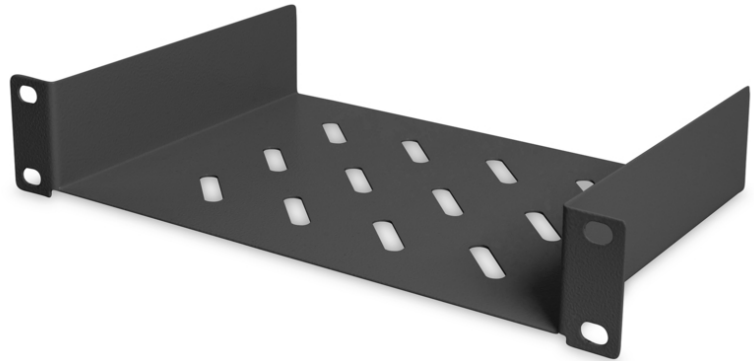

DIGITUS 254 mm (10") 1U Shelf

DN-10-TRAY-1-B
EAN 4016032454793

254 mm (10") 1U fixed shelf 44x254x150 mm, color black (RAL 9005)

The 10" fixed shelves from DIGITUS® consist of a stable, perforated sheet steel and are easy to mount on the front of 10" profile rails. Delivery comes with complete mounting material and is therefore ready for use immediately. Use the DIGITUS® 10" Fixed Shelf to store components which are not directly mounted inside of your 10" housing.

- Perforated sheet steel

- Complete with fixing material
- Fixing at the front 10" profiles
- Width x depth storage area on the inside: 210 x 147 mm
- Width x depth of entire shelf on the outside: 254 x 149 mm
- Color: black, RAL 9005
- Inch form factor (IEC 60297): 254 mm (10")
- Units: 1
- Load capacity: 25 kg
- Suitable cabinet depth: all
- Mounting type: Fixed mounting