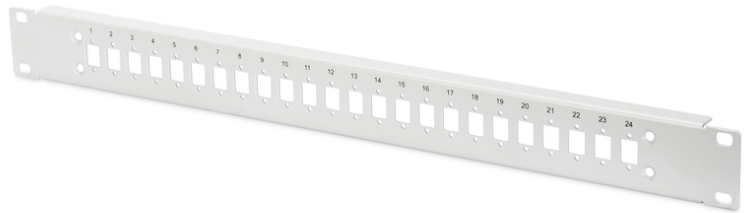

DIGITUS Steel Frontplate for 24 LC/DX couplers

DN-96207-AL
EAN 4016032385325

FO front panel, 1U, 24x LC DX, fixed grey (RAL 7035), for -AL and -F boxes

Steel Frontplate for 24 LC/DX couplers (Body part number DN-96200-AL for Aluminum or DN-96200-F for steel)

- Suitable for splice box DN-96200

Logistics						
	Number (pcs)	Weight (kg)	Depth (cm)	Width (cm)	Height (cm)	cm ³
Packaging Unit Carton	100	27.00	53.00	33.00	19.00	33,231.00
Packaging Unit Inside	1	0.27	0.00	0.00	0.00	0.00
Packaging Unit Single	1	0.27	5.50	49.00	2.50	673.75
Net single without Packaging	1	0.22	5.50	49.00	2.50	673.75