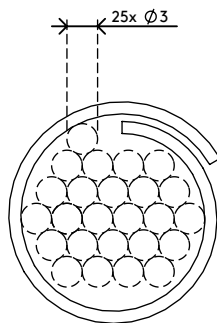

addit

Addit cable eater $\varnothing 25$ mm/20 m 761

2019/06/20

33.761

500 x 500 x 160 mm

1 pcs

white

1,63 kg

805410337612