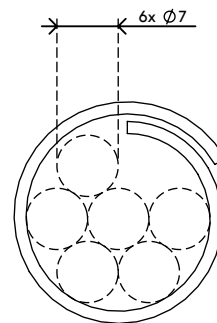

addit

Addit cable eater $\varnothing 25$ mm/20 m 761

2019/06/20

33.761

500 x 500 x 160 mm

1 pcs

white

1,63 kg

805410337612