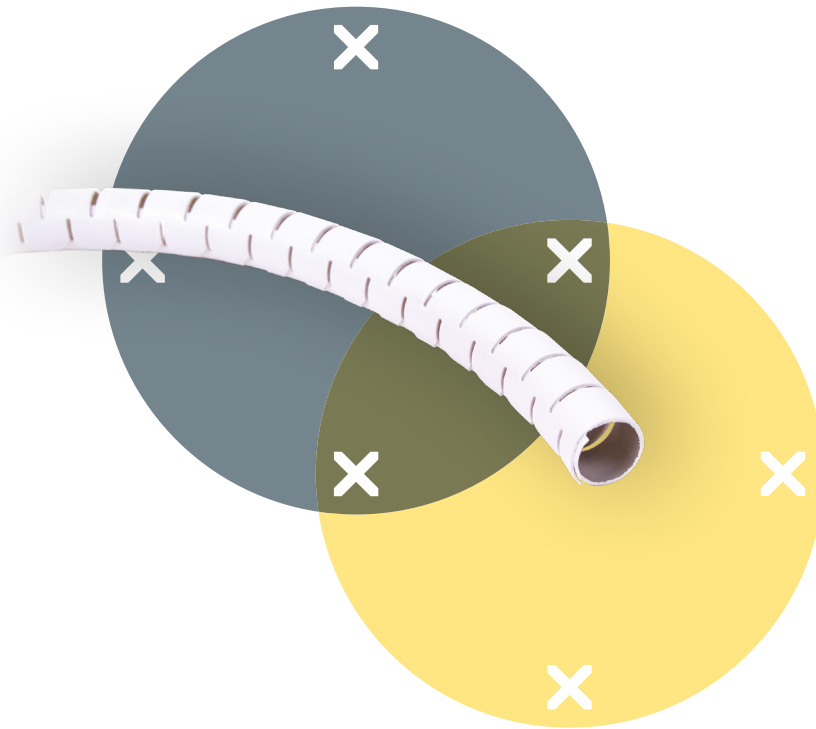

addit

33.761

Addit cable eater ø25 mm/20 m 761

A great way to tidy up signal and power cables. Simply bundle the cables together with your hand, apply the cable eater's hand tool and feed the cables through the cable eater. Hand tools need to be ordered separately.

- Saves time and aggravation
- Easy to apply with a hand tool

- Dimensions (ø x l): 25 mm x 20 m (1,0" x 65ft)
- Suitable for 6 cables of 7 mm (0,3") thickness

dataflex

feeling at work