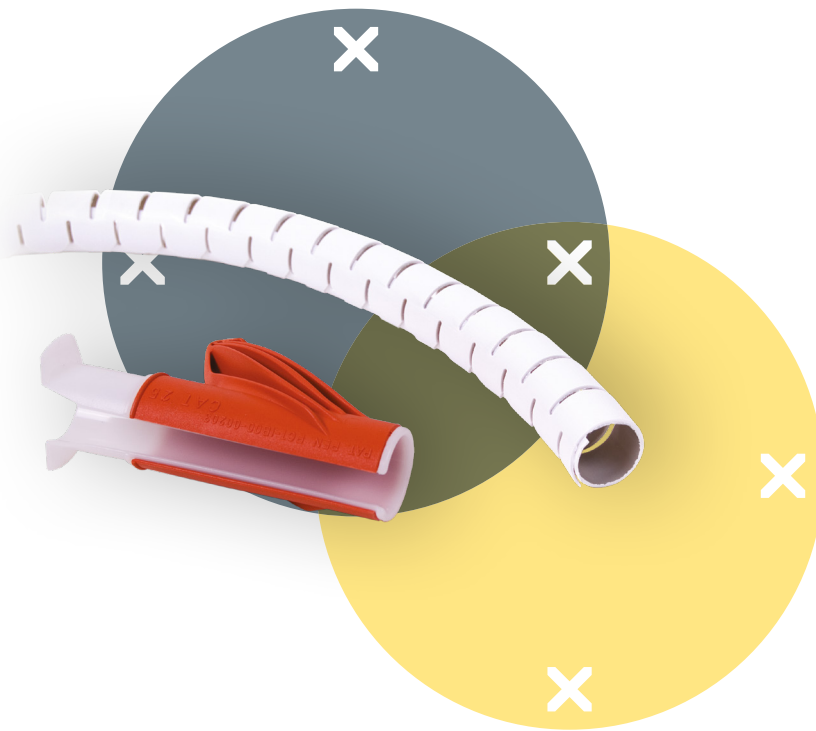

addit

33.781

Addit cable eater $\varnothing$ 25 mm/3 m & hand tool 781

A great way to tidy up signal and power cables. Simply bundle the cables together with your hand, apply the cable eater's hand tool and feed the cables through the cable eater. Comes with 1 hand tool.

- Saves time and aggravation
- Easy to apply with the included hand tool
- Cable eater including hand tool, packed together
- Dimensions ($\varnothing$ x l): 25 mm x 3 m (1,0" x 9ft)
- Suitable for 6 cables of 7 mm (0,3") thickness