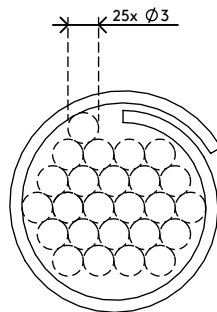

## Addit cable eater $\varnothing$ 25 mm/3 m & hand tool 781

A great way to tidy up signal and power cables. Simply bundle the cables together with your hand, apply the cable eater's hand tool and feed the cables through the cable eater. Comes with 1 hand tool.

- Saves time and aggravation
- Easy to apply with the included hand tool
- Cable eater including hand tool, packed together
- Dimensions ( $\varnothing$  x l): 25 mm x 3 m (1,0" x 9ft)
- Suitable for 6 cables of 7 mm (0,3") thickness

# 33.781

 465 x 350 x 50 mm

 1 pcs

 white

 0,32 kg

 805410337810