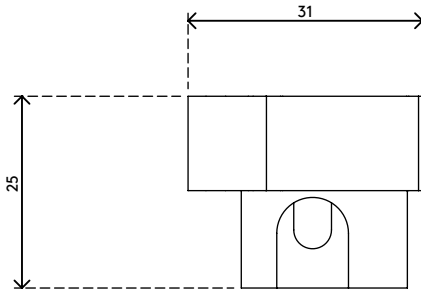

33.903

Addit cable eater $\varnothing 15/25$ mm - mounting clips 903

Direct a cable eater where you need it to go and fix it onto any surface. These mounting clips do just that and are easy to install. The clips come with super strong adhesive tape and a 5 mm (0,2") wide screw hole.

- Mounting clips suitable for all cable eaters
- Fitted with super strong adhesive tape and $\varnothing 5$ mm (0,2") screw hole
- Easy to mount and open/close
- Packed as a 5 piece set
- Screws not included

addit

Addit cable eater \varnothing 15/25 mm - mounting clips 903

2019/06/20

33.903

 200 x 130 x 30 mm

 1 pcs

 black

 0,03 kg