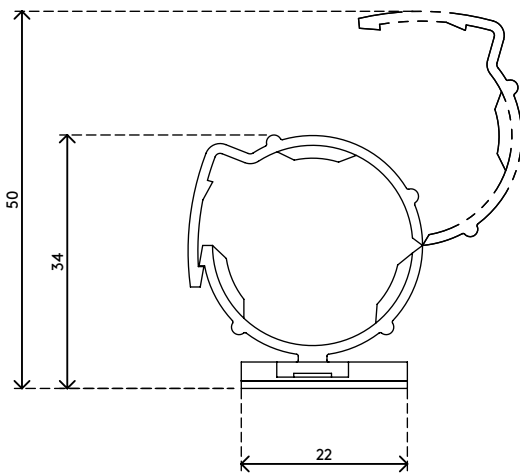

33.903

Addit cable eater $\varnothing 15/25$ mm - mounting clips 903

Direct a cable eater where you need it to go and fix it onto any surface. These mounting clips do just that and are easy to install. The clips come with super strong adhesive tape and a 5 mm (0,2") wide screw hole.

- Mounting clips suitable for all cable eaters
- Fitted with super strong adhesive tape and $\varnothing 5$ mm (0,2") screw hole
- Easy to mount and open/close
- Packed as a 5 piece set
- Screws not included

addit

Addit cable eater \varnothing 15/25 mm - mounting clips 903

2019/06/20

33.903

 200 x 130 x 30 mm

 1 pcs

 black

 0,03 kg