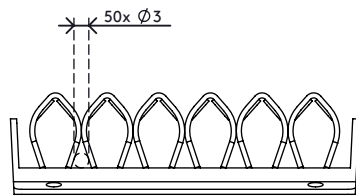

addit

Addit cable wave 300

2019/06/20

34.300

180 x 120 x 80 mm

1 pcs

white

0,21 kg

805410343002