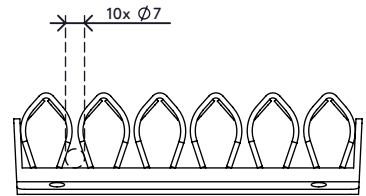

34.300

Addit cable wave 300

Cable waves are mounted underneath a desktop with 4 parker screws (not included) and have room for several cables. Cables are simply pushed between the clamping elements which hold the cables neatly in place. Suitable for practically every type of cable.

- Manages cable clutter underneath the desk
- Space for several cables
- Packed as a 2 piece set

- Easy to use
- Suitable for all cable diameters of IT hardware
- Suitable for 10 cables of 7 mm (0,3") thickness

addit

Addit cable wave 300

2019/06/20

34.300

 180 x 120 x 80 mm

 1 pcs

 white

 0,21 kg