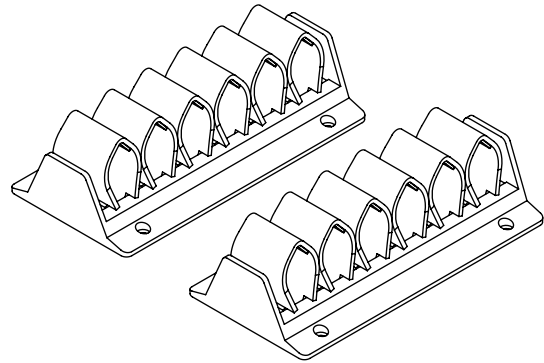

34.300

Addit cable wave 300

Cable waves are mounted underneath a desktop with 4 parker screws (not included) and have room for several cables. Cables are simply pushed between the clamping elements which hold the cables neatly in place. Suitable for practically every type of cable.

- Manages cable clutter underneath the desk
- Space for several cables
- Packed as a 2 piece set

- Easy to use
- Suitable for all cable diameters of IT hardware
- Suitable for 10 cables of 7 mm (0,3") thickness

addit

Addit cable wave 300

2019/06/20

34.300

 180 x 120 x 80 mm

 1 pcs

 white

 0,21 kg