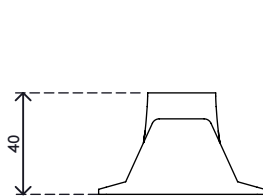

addit

Addit cable wave 300

2019/06/20

34.300

180 x 120 x 80 mm

1 pcs

white

0,21 kg

805410343002