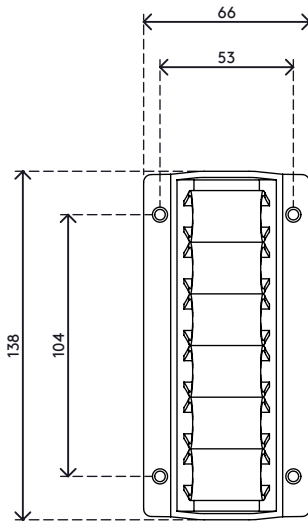

34.300

Addit cable wave 300

Cable waves are mounted underneath a desktop with 4 parker screws (not included) and have room for several cables. Cables are simply pushed between the clamping elements which hold the cables neatly in place. Suitable for practically every type of cable.

- Manages cable clutter underneath the desk
- Space for several cables
- Packed as a 2 piece set

- Easy to use
- Suitable for all cable diameters of IT hardware
- Suitable for 10 cables of 7 mm (0,3") thickness

addit

Addit cable wave 300

2019/06/20

34.300

 180 x 120 x 80 mm

 1 pcs

 white

 0,21 kg