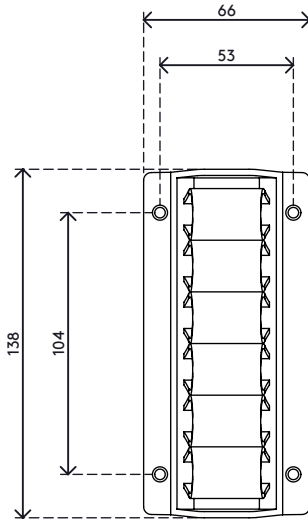

34.302

Addit cable wave 302

Cable waves are mounted underneath a desktop with 4 parker screws (not included) and have room for several cables. Cables are simply pushed between the clamping elements which hold the cables neatly in place. Suitable for practically every type of cable.

- Manages cable clutter underneath the desk
- Space for several cables
- Packed as a 2 piece set

- Easy to use
- Suitable for all cable diameters of IT hardware
- Suitable for 10 cables of 7 mm (0,3") thickness

addit

Addit cable wave 302

2019/06/20

34.302

 180 x 120 x 80 mm

 1 pcs

 silver

 0,21 kg