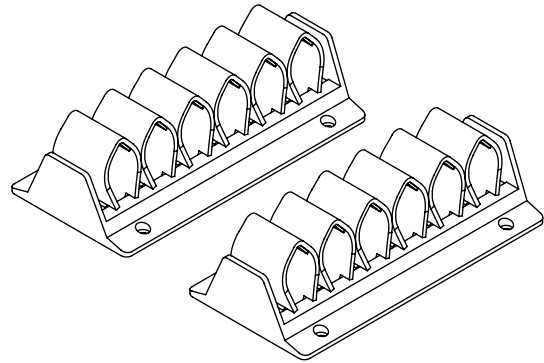

34.302

Addit cable wave 302

Cable waves are mounted underneath a desktop with 4 parker screws (not included) and have room for several cables. Cables are simply pushed between the clamping elements which hold the cables neatly in place. Suitable for practically every type of cable.

- Manages cable clutter underneath the desk
- Space for several cables
- Packed as a 2 piece set

- Easy to use
- Suitable for all cable diameters of IT hardware
- Suitable for 10 cables of 7 mm (0,3") thickness

addit

Addit cable wave 302

2019/06/20

34.302

 180 x 120 x 80 mm

 1 pcs

 silver

 0,21 kg