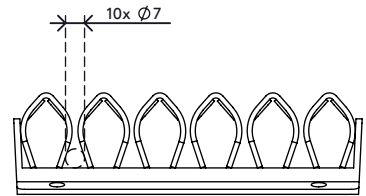

34.302

Addit cable wave 302

Cable waves are mounted underneath a desktop with 4 parker screws (not included) and have room for several cables. Cables are simply pushed between the clamping elements which hold the cables neatly in place. Suitable for practically every type of cable.

- Manages cable clutter underneath the desk
- Space for several cables
- Packed as a 2 piece set

- Easy to use
- Suitable for all cable diameters of IT hardware
- Suitable for 10 cables of 7 mm (0,3") thickness

addit

Addit cable wave 302

2019/06/20

34.302

 180 x 120 x 80 mm

 1 pcs

 silver

 0,21 kg