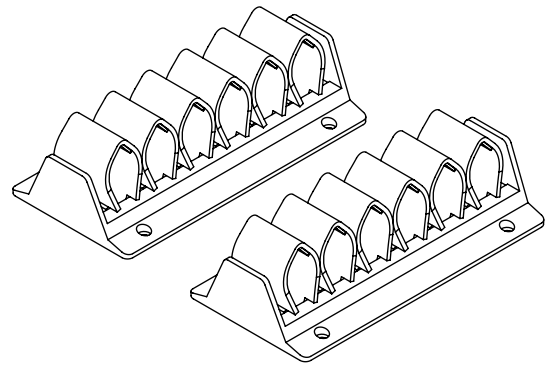

34.303

Addit cable wave 303

Cable waves are mounted underneath a desktop with 4 parker screws (not included) and have room for several cables. Cables are simply pushed between the clamping elements which hold the cables neatly in place. Suitable for practically every type of cable.

- Manages cable clutter underneath the desk
- Space for several cables
- Packed as a 2 piece set

- Easy to use
- Suitable for all cable diameters of IT hardware
- Suitable for 10 cables of 7 mm (0,3") thickness

addit

Addit cable wave 303

2019/06/20

34.303

 184 x 124 x 84 mm

 1 pcs

 black

 0,21 kg