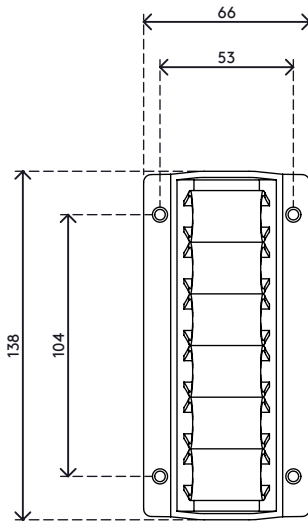

34.303

Addit cable wave 303

Cable waves are mounted underneath a desktop with 4 parker screws (not included) and have room for several cables. Cables are simply pushed between the clamping elements which hold the cables neatly in place. Suitable for practically every type of cable.

- Manages cable clutter underneath the desk
- Space for several cables
- Packed as a 2 piece set

- Easy to use
- Suitable for all cable diameters of IT hardware
- Suitable for 10 cables of 7 mm (0,3") thickness

addit

Addit cable wave 303

2019/06/20

34.303

 184 x 124 x 84 mm

 1 pcs

 black

 0,21 kg