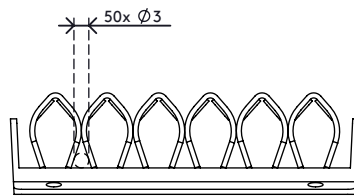

34.303

Addit cable wave 303

Cable waves are mounted underneath a desktop with 4 parker screws (not included) and have room for several cables. Cables are simply pushed between the clamping elements which hold the cables neatly in place. Suitable for practically every type of cable.

- Manages cable clutter underneath the desk
- Space for several cables
- Packed as a 2 piece set

- Easy to use
- Suitable for all cable diameters of IT hardware
- Suitable for 10 cables of 7 mm (0,3") thickness

addit

Addit cable wave 303

2019/06/20

34.303

 184 x 124 x 84 mm

 1 pcs

 black

 0,21 kg