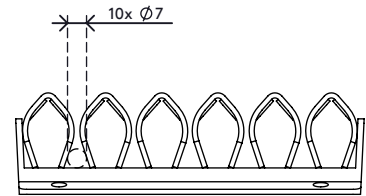

34.303

Addit cable wave 303

Cable waves are mounted underneath a desktop with 4 parker screws (not included) and have room for several cables. Cables are simply pushed between the clamping elements which hold the cables neatly in place. Suitable for practically every type of cable.

- Manages cable clutter underneath the desk
- Space for several cables
- Packed as a 2 piece set

- Easy to use
- Suitable for all cable diameters of IT hardware
- Suitable for 10 cables of 7 mm (0,3") thickness

addit

Addit cable wave 303

2019/06/20

34.303

 184 x 124 x 84 mm

 1 pcs

 black

 0,21 kg