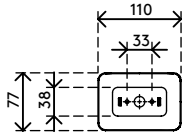

# Addit cable guide 82 cm – desk 452

Suitable for desks up to 82 cm high, the Addit cable guide is the perfect way to tidy away desk cables. The weighted floor plate provides additional stability and ensures the guide stays straight. Made from 100% recycled PP.

Looking for a perfect match with your interior? We can customize the color and length to fit your exact needs.

- Tidies away below-desk cables
- Easy to adjust by adding/removing elements
- Suitable for desk height up to 820 mm
- 100% recycled PP (Polypropylene)
- Accommodates 18 x 7 mm cables
- Weighted floor plate

- Length: 825 mm
- Made in the Netherlands: Dutch design, Dutch quality
- Includes stickers and screws to attach cable guide to desk
- Eligible for Dataflex return program