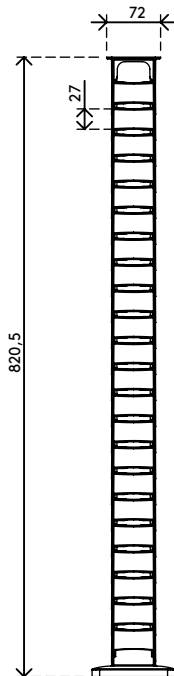

# Addit cable guide 82 cm – desk 452

Suitable for desks up to 82 cm high, the Addit cable guide is the perfect way to tidy away desk cables. The weighted floor plate provides additional stability and ensures the guide stays straight. Made from 100% recycled PP.

Looking for a perfect match with your interior? We can customize the color and length to fit your exact needs.

- Tidies away below-desk cables
- Easy to adjust by adding/removing elements
- Suitable for desk height up to 820 mm
- 100% recycled PP (Polypropylene)
- Accommodates 18 x 7 mm cables
- Weighted floor plate

- Length: 825 mm
- Made in the Netherlands: Dutch design, Dutch quality
- Includes stickers and screws to attach cable guide to desk
- Eligible for Dataflex return program

## Addit cable guide 82 cm – desk 452

2020/11/25