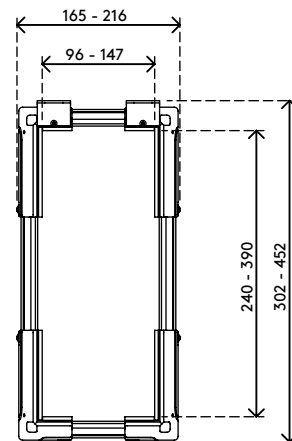

viewlite ^x

5

35.103

Viewlite computer holder - desk 103

Ideal for small format/mini tower computers, this holder snugly accommodates most PCs and is easy to mount vertically or horizontally.

- Mounts underneath desktop
- Includes large mounting brackets to get around desk frame
- Max. dimensions CPU vertically between 96 - 147 mm (3,8" - 5,8") wide and 240 - 390 mm high (9,4" - 15,4")
- Max. dimensions CPU horizontally between 240 - 390 mm (9,4" - 15,4") wide and 96 - 147 mm (3,8" - 5,8") high
- Height and width adjustable
- Max. weight capacity of 30 kg (66,1 lb)
- Made of recycled ABS
- Easy to (un)mount

dataflex^x

feeling at work

viewlite X

horizontal/vertical

96 - 147 mm
(3,7 - 5,7")

240 - 390 mm
(9,4 - 15,3")

30 kg (66,1 lb)

Viewlite computer holder - desk 103

2019/11/19

35.103

 325 x 165 x 140 mm

 1 pcs

 black

 1,385 kg

 805410351038