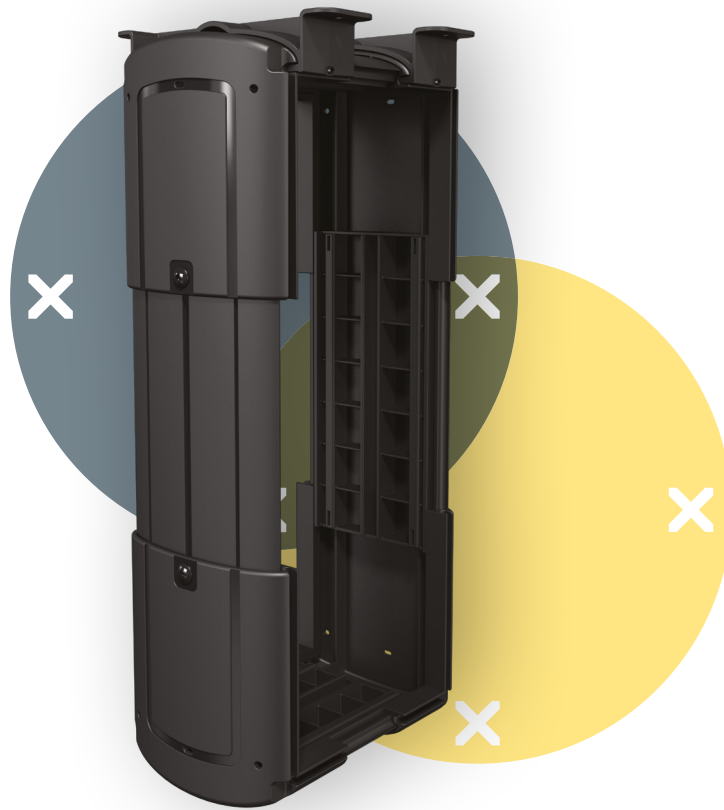

viewlite ^x

5

35.103

Viewlite computer holder - desk 103

Ideal for small format/mini tower computers, this holder snugly accommodates most PCs and is easy to mount vertically or horizontally.

- Mounts underneath desktop
- Includes large mounting brackets to get around desk frame
- Max. dimensions CPU vertically between 96 - 147 mm (3,8" - 5,8") wide and 240 - 390 mm high (9,4" - 15,4")
- Max. dimensions CPU horizontally between 240 - 390 mm (9,4" - 15,4") wide and 96 - 147 mm (3,8" - 5,8") high
- Height and width adjustable
- Max. weight capacity of 30 kg (66,1 lb)
- Made of recycled ABS
- Easy to (un)mount

dataflex^x

feeling at work

viewlite X

horizontal/vertical

96 - 147 mm
(3,7 - 5,7")

240 - 390 mm
(9,4 - 15,3")

30 kg (66,1 lb)

Viewlite computer holder - desk 103

2019/11/19

35.103

 325 x 165 x 140 mm

 1 pcs

 black

 1,385 kg

 805410351038