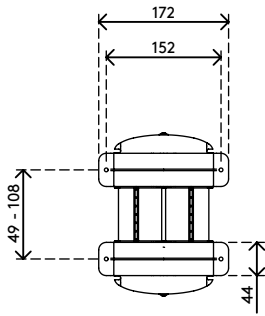

viewlite ^x

5

35.103

Viewlite computer holder - desk 103

Ideal for small format/mini tower computers, this holder snugly accommodates most PCs and is easy to mount vertically or horizontally.

- Mounts underneath desktop
- Includes large mounting brackets to get around desk frame
- Max. dimensions CPU vertically between 96 - 147 mm (3,8" - 5,8") wide and 240 - 390 mm high (9,4" - 15,4")
- Max. dimensions CPU horizontally between 240 - 390 mm (9,4" - 15,4") wide and 96 - 147 mm (3,8" - 5,8") high
- Height and width adjustable
- Max. weight capacity of 30 kg (66,1 lb)
- Made of recycled ABS
- Easy to (un)mount

dataflex^x

feeling at work

viewlite X

horizontal/vertical

96 - 147 mm
(3,7 - 5,7")

240 - 390 mm
(9,4 - 15,3")

30 kg (66,1 lb)

Viewlite computer holder - desk 103

2019/11/19

35.103

 325 x 165 x 140 mm

 1 pcs

 black

 1,385 kg

 805410351038