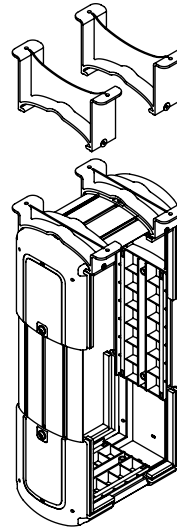

viewlite ^x

5

35.103

Viewlite computer holder - desk 103

Ideal for small format/mini tower computers, this holder snugly accommodates most PCs and is easy to mount vertically or horizontally.

- Mounts underneath desktop
- Includes large mounting brackets to get around desk frame
- Max. dimensions CPU vertically between 96 - 147 mm (3,8" - 5,8") wide and 240 - 390 mm high (9,4" - 15,4")
- Max. dimensions CPU horizontally between 240 - 390 mm (9,4" - 15,4") wide and 96 - 147 mm (3,8" - 5,8") high
- Height and width adjustable
- Max. weight capacity of 30 kg (66,1 lb)
- Made of recycled ABS
- Easy to (un)mount

dataflex^x

feeling at work

viewlite X

horizontal/vertical

96 - 147 mm
(3,7 - 5,7")

240 - 390 mm
(9,4 - 15,3")

30 kg (66,1 lb)

Viewlite computer holder - desk 103

2019/11/19

35.103

 325 x 165 x 140 mm

 1 pcs

 black

 1,385 kg

 805410351038