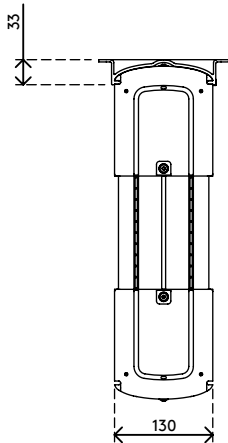

viewlite ^x

5

35.103

Viewlite computer holder - desk 103

Ideal for small format/mini tower computers, this holder snugly accommodates most PCs and is easy to mount vertically or horizontally.

- Mounts underneath desktop
- Includes large mounting brackets to get around desk frame
- Max. dimensions CPU vertically between 96 - 147 mm (3,8" - 5,8") wide and 240 - 390 mm high (9,4" - 15,4")
- Max. dimensions CPU horizontally between 240 - 390 mm (9,4" - 15,4") wide and 96 - 147 mm (3,8" - 5,8") high
- Height and width adjustable
- Max. weight capacity of 30 kg (66,1 lb)
- Made of recycled ABS
- Easy to (un)mount

dataflex^x

feeling at work

viewlite X

horizontal/vertical

96 - 147 mm
(3,7 - 5,7")

240 - 390 mm
(9,4 - 15,3")

30 kg (66,1 lb)

Viewlite computer holder - desk 103

2019/11/19

35.103

 325 x 165 x 140 mm

 1 pcs

 black

 1,385 kg

 805410351038