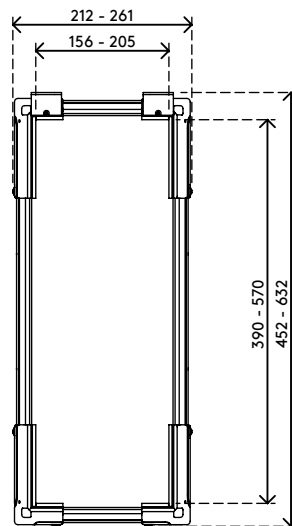

## Viewlite computer holder - desk 200

Ideal for desktop/workstation computers, this holder snugly accommodates most PCs and is easy to mount vertically or horizontally.

- Mounts underneath desktop
- Includes large mounting brackets to get around desk frame
- Max. dimensions CPU vertically between 156 - 205 mm (6,1" - 8,1") wide and 390 - 570 mm (15,4" - 22,4") high
- Max. dimensions CPU horizontally between 390 - 570 mm (15,4" - 22,4") wide and 156 - 205 mm (6,1" - 8,1") high
- Height and width adjustable
- Max. weight capacity of 30 kg (66,1 lb)
- Made of recycled ABS
- Easy to (un)mount

# viewlite X

horizontal/vertical

156 - 205 mm  
(6,1 - 8,0")

390 - 570 mm  
(15,3 - 22,4")

30 kg (66,1 lb)

Viewlite computer holder - desk 200

2019/11/19

# 35.200

 460 x 220 x 130 mm

 1 pcs

 white

 1,865 kg

 805410352004