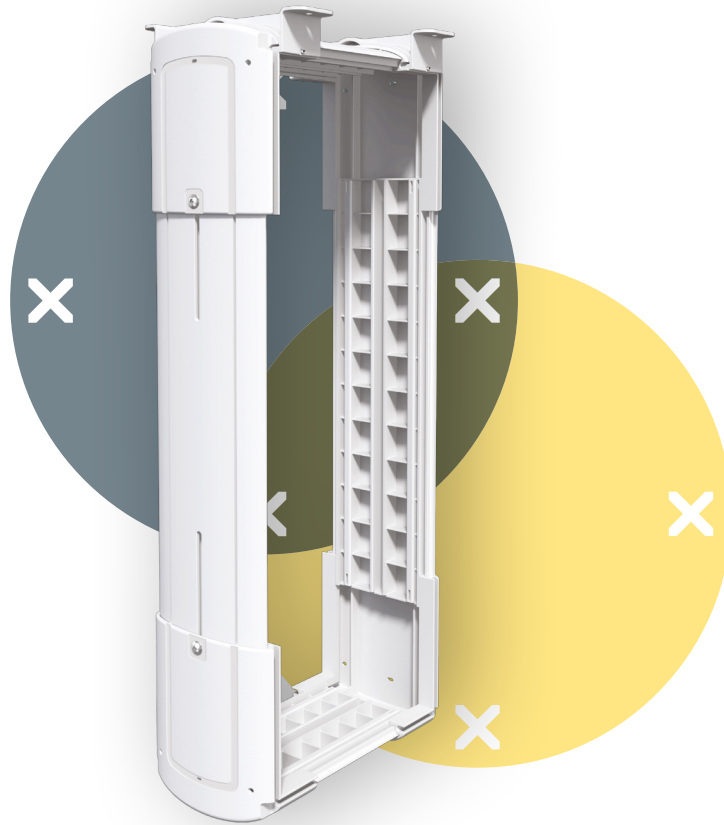

# viewlite

35.200

## Viewlite computer holder - desk 200

Ideal for desktop/workstation computers, this holder snugly accommodates most PCs and is easy to mount vertically or horizontally.

- Mounts underneath desktop
- Includes large mounting brackets to get around desk frame
- Max. dimensions CPU vertically between 156 - 205 mm (6,1" - 8,1") wide and 390 - 570 mm (15,4" - 22,4") high
- Max. dimensions CPU horizontally between 390 - 570 mm (15,4" - 22,4") wide and 156 - 205 mm (6,1" - 8,1") high
- Height and width adjustable
- Max. weight capacity of 30 kg (66,1 lb)
- Made of recycled ABS
- Easy to (un)mount

# viewlite X

horizontal/vertical

156 - 205 mm  
(6,1 - 8,0")

390 - 570 mm  
(15,3 - 22,4")

30 kg (66,1 lb)

Viewlite computer holder - desk 200

2019/11/19

# 35.200

 460 x 220 x 130 mm

 1 pcs

 white

 1,865 kg

 805410352004