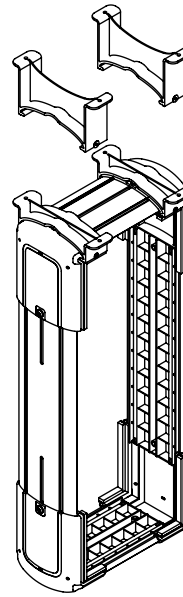

## Viewlite computer holder - desk 200

Ideal for desktop/workstation computers, this holder snugly accommodates most PCs and is easy to mount vertically or horizontally.

- Mounts underneath desktop
- Includes large mounting brackets to get around desk frame
- Max. dimensions CPU vertically between 156 - 205 mm (6,1" - 8,1") wide and 390 - 570 mm (15,4" - 22,4") high
- Max. dimensions CPU horizontally between 390 - 570 mm (15,4" - 22,4") wide and 156 - 205 mm (6,1" - 8,1") high
- Height and width adjustable
- Max. weight capacity of 30 kg (66,1 lb)
- Made of recycled ABS
- Easy to (un)mount

# viewlite X

horizontal/vertical

156 - 205 mm  
(6,1 - 8,0")

390 - 570 mm  
(15,3 - 22,4")

30 kg (66,1 lb)

Viewlite computer holder - desk 200

2019/11/19