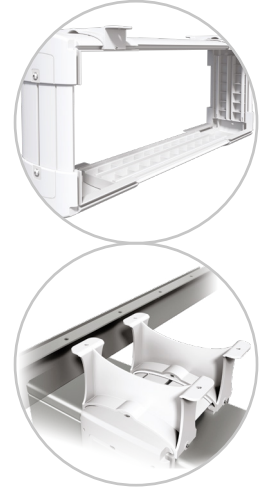

viewlite

35.200

Viewlite computer holder - desk 200

Ideal for desktop/workstation computers, this holder snugly accommodates most PCs and is easy to mount vertically or horizontally.

- Mounts underneath desktop
- Includes large mounting brackets to get around desk frame
- Max. dimensions CPU vertically between 156 - 205 mm (6,1" - 8,1") wide and 390 - 570 mm (15,4" - 22,4") high
- Max. dimensions CPU horizontally between 390 - 570 mm (15,4" - 22,4") wide and 156 - 205 mm (6,1" - 8,1") high
- Height and width adjustable
- Max. weight capacity of 30 kg (66,1 lb)
- Made of recycled ABS
- Easy to (un)mount

dataflex

feeling at work