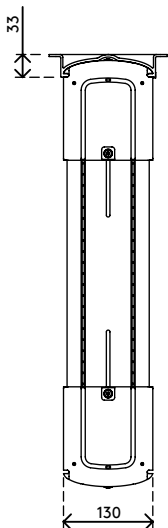

## Viewlite computer holder - desk 200

Ideal for desktop/workstation computers, this holder snugly accommodates most PCs and is easy to mount vertically or horizontally.

- Mounts underneath desktop
- Includes large mounting brackets to get around desk frame
- Max. dimensions CPU vertically between 156 - 205 mm (6,1" - 8,1") wide and 390 - 570 mm (15,4" - 22,4") high
- Max. dimensions CPU horizontally between 390 - 570 mm (15,4" - 22,4") wide and 156 - 205 mm (6,1" - 8,1") high
- Height and width adjustable
- Max. weight capacity of 30 kg (66,1 lb)
- Made of recycled ABS
- Easy to (un)mount

# viewlite X

horizontal/vertical

156 - 205 mm  
(6,1 - 8,0")

390 - 570 mm  
(15,3 - 22,4")

30 kg (66,1 lb)

Viewlite computer holder - desk 200

2019/11/19

# 35.200

 460 x 220 x 130 mm

 1 pcs

 white

 1,865 kg

 805410352004