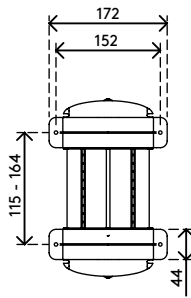

## Viewlite computer holder - desk 200

Ideal for desktop/workstation computers, this holder snugly accommodates most PCs and is easy to mount vertically or horizontally.

- Mounts underneath desktop
- Includes large mounting brackets to get around desk frame
- Max. dimensions CPU vertically between 156 - 205 mm (6,1" - 8,1") wide and 390 - 570 mm (15,4" - 22,4") high
- Max. dimensions CPU horizontally between 390 - 570 mm (15,4" - 22,4") wide and 156 - 205 mm (6,1" - 8,1") high
- Height and width adjustable
- Max. weight capacity of 30 kg (66,1 lb)
- Made of recycled ABS
- Easy to (un)mount

# viewlite X

horizontal/vertical

156 - 205 mm  
(6,1 - 8,0")

390 - 570 mm  
(15,3 - 22,4")

30 kg (66,1 lb)

Viewlite computer holder - desk 200

2019/11/19

# 35.200

 460 x 220 x 130 mm

 1 pcs

 white

 1,865 kg

 805410352004