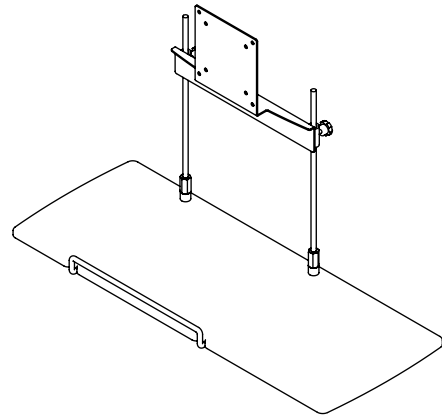

## Viewmate keyboard & mouse platform - option 582

This product creates a floating work platform which can be mounted between monitor and monitor arm. Ideal for wall-mounted monitor arms and workplaces with a clean desk policy.

- Height adjustment range of 230 mm (9,1")
- VESA MIS-D 75 x 75/100 x 100 mm compatible
- Ideal for compact information entry stations
- Creates a platform for using both input devices
- Saves valuable desk space
- Assists a clean desk policy
- Fitted between VESA mounts of monitor arm and monitor

# viewmate

75 x 75/100 x 100

1,5 kg (3,3 lb)

Viewmate keyboard & mouse platform - option 582

2020/10/06

# 51.582

 625 x 248 x 95 mm

 1 pcs

 silver

 3 kg

 805410515829