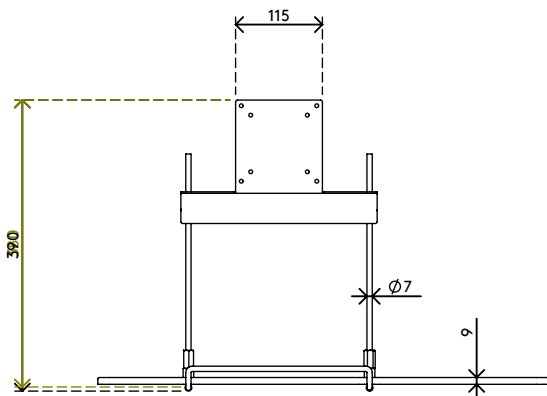

## Viewmate keyboard & mouse platform - option 582

This product creates a floating work platform which can be mounted between monitor and monitor arm. Ideal for wall-mounted monitor arms and workplaces with a clean desk policy.

- Height adjustment range of 230 mm (9,1")
- VESA MIS-D 75 x 75/100 x 100 mm compatible
- Ideal for compact information entry stations
- Creates a platform for using both input devices
- Saves valuable desk space
- Assists a clean desk policy
- Fitted between VESA mounts of monitor arm and monitor

# viewmate

75 x 75/100 x 100

1,5 kg (3,3 lb)

Viewmate keyboard & mouse platform - option 582

2020/10/06

# 51.582

 625 x 248 x 95 mm

 1 pcs

 silver

 3 kg

 805410515829