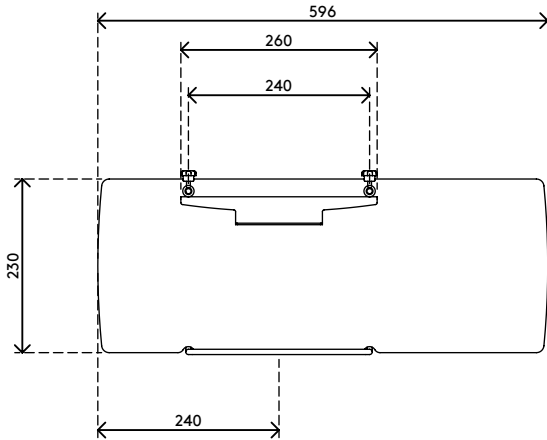

## Viewmate keyboard & mouse platform - option 582

This product creates a floating work platform which can be mounted between monitor and monitor arm. Ideal for wall-mounted monitor arms and workplaces with a clean desk policy.

- Height adjustment range of 230 mm (9,1")
- VESA MIS-D 75 x 75/100 x 100 mm compatible
- Ideal for compact information entry stations
- Creates a platform for using both input devices
- Saves valuable desk space
- Assists a clean desk policy
- Fitted between VESA mounts of monitor arm and monitor

# viewmate

75 x 75/100 x 100

1,5 kg (3,3 lb)

Viewmate keyboard & mouse platform - option 582

2020/10/06

# 51.582

 625 x 248 x 95 mm

 1 pcs

 silver

 3 kg

 805410515829