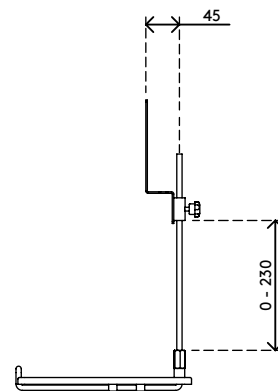

## Viewmate keyboard & mouse platform - option 582

This product creates a floating work platform which can be mounted between monitor and monitor arm. Ideal for wall-mounted monitor arms and workplaces with a clean desk policy.

- Height adjustment range of 230 mm (9,1")
- VESA MIS-D 75 x 75/100 x 100 mm compatible
- Ideal for compact information entry stations
- Creates a platform for using both input devices
- Saves valuable desk space
- Assists a clean desk policy
- Fitted between VESA mounts of monitor arm and monitor

# viewmate

75 x 75/100 x 100

1,5 kg (3,3 lb)

Viewmate keyboard & mouse platform - option 582

2020/10/06

# 51.582

 625 x 248 x 95 mm

 1 pcs

 silver

 3 kg

 805410515829