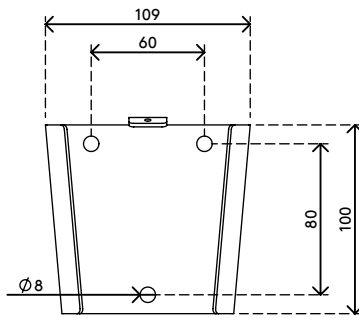

52.032

Viewmate monitor arm - wall 032

This short monitor arm is made of sturdy joints connected to a VESA mount that supports monitors up to 15 kg (33 lb). Swivels left and right, tilts up and down and rotates 360 degrees.

- Fixed height
- Fixed depth
- Main components made of steel
- VESA MIS-D 75 x 75/100 x 100 mm compatible

- Monitor: tilt +90°/-90°, swivel +90°/-90°, rotate 360°
- Weight capacity max. 15 kg (33 lb) per monitor
- Comes with a tapered wall mount for easy installation
- Comes with all necessary fasteners

viewmate

+90°/-90°

+90°/-90°

360°

75 x 75/100 x 100

15 kg (33 lb)

Viewmate monitor arm - wall 032

2019/06/20

52.032

 140 x 140 x 170 mm

 1 pcs

 silver

 1,57 kg

 805410520328