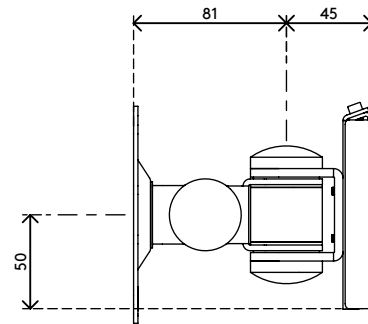

52.032

Viewmate monitor arm - wall 032

This short monitor arm is made of sturdy joints connected to a VESA mount that supports monitors up to 15 kg (33 lb). Swivels left and right, tilts up and down and rotates 360 degrees.

- Fixed height
- Fixed depth
- Main components made of steel
- VESA MIS-D 75 x 75/100 x 100 mm compatible

- Monitor: tilt +90°/-90°, swivel +90°/-90°, rotate 360°
- Weight capacity max. 15 kg (33 lb) per monitor
- Comes with a tapered wall mount for easy installation
- Comes with all necessary fasteners

viewmate

+90°/-90°

+90°/-90°

360°

75 x 75/100 x 100

15 kg (33 lb)

Viewmate monitor arm - wall 032

2019/06/20

52.032

 140 x 140 x 170 mm

 1 pcs

 silver

 1,57 kg

 805410520328