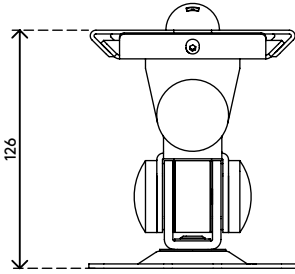

52.032

Viewmate monitor arm - wall 032

This short monitor arm is made of sturdy joints connected to a VESA mount that supports monitors up to 15 kg (33 lb). Swivels left and right, tilts up and down and rotates 360 degrees.

- Fixed height
- Fixed depth
- Main components made of steel
- VESA MIS-D 75 x 75/100 x 100 mm compatible

- Monitor: tilt +90°/-90°, swivel +90°/-90°, rotate 360°
- Weight capacity max. 15 kg (33 lb) per monitor
- Comes with a tapered wall mount for easy installation
- Comes with all necessary fasteners

viewmate

+90°/-90°

+90°/-90°

360°

75 x 75/100 x 100

15 kg (33 lb)

Viewmate monitor arm - wall 032

2019/06/20

52.032

 140 x 140 x 170 mm

 1 pcs

 silver

 1,57 kg

 805410520328