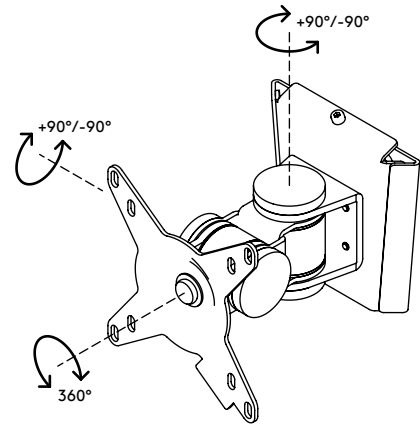

52.032

Viewmate monitor arm - wall 032

This short monitor arm is made of sturdy joints connected to a VESA mount that supports monitors up to 15 kg (33 lb). Swivels left and right, tilts up and down and rotates 360 degrees.

- Fixed height
- Fixed depth
- Main components made of steel
- VESA MIS-D 75 x 75/100 x 100 mm compatible

- Monitor: tilt +90°/-90°, swivel +90°/-90°, rotate 360°
- Weight capacity max. 15 kg (33 lb) per monitor
- Comes with a tapered wall mount for easy installation
- Comes with all necessary fasteners

viewmate

+90°/-90°

+90°/-90°

360°

75 x 75/100 x 100

15 kg (33 lb)

Viewmate monitor arm - wall 032

2019/06/20

52.032

 140 x 140 x 170 mm

 1 pcs

 silver

 1,57 kg

 805410520328