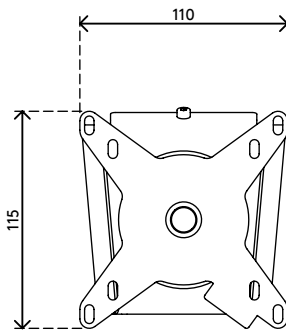

52.032

Viewmate monitor arm - wall 032

This short monitor arm is made of sturdy joints connected to a VESA mount that supports monitors up to 15 kg (33 lb). Swivels left and right, tilts up and down and rotates 360 degrees.

- Fixed height
- Fixed depth
- Main components made of steel
- VESA MIS-D 75 x 75/100 x 100 mm compatible

- Monitor: tilt +90°/-90°, swivel +90°/-90°, rotate 360°
- Weight capacity max. 15 kg (33 lb) per monitor
- Comes with a tapered wall mount for easy installation
- Comes with all necessary fasteners

viewmate

+90°/-90°

+90°/-90°

360°

75 x 75/100 x 100

15 kg (33 lb)

Viewmate monitor arm - wall 032

2019/06/20

52.032

 140 x 140 x 170 mm

 1 pcs

 silver

 1,57 kg

 805410520328