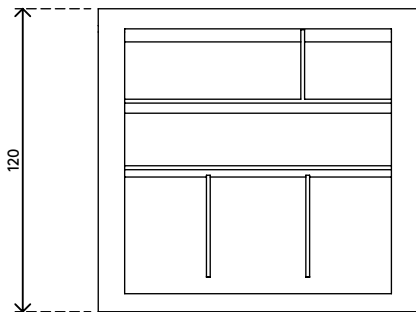

viewmate^x

52.170

Viewmate utensil tray - option 170

Great for storing and organising everyday office utensils.
The accessory simply hooks onto the toolbar, making it easy to install or remove.

- Holds a variety of office utensils
- Dimensions (w x d x h): 127 x 120 x 75 mm
(5,0 x 4,7 x 3,0")

Viewmate utensil tray - option 170

2019/06/20

52.170

 140 x 115 x 85 mm

 1 pcs

 white

 0,16 kg

 805410521707