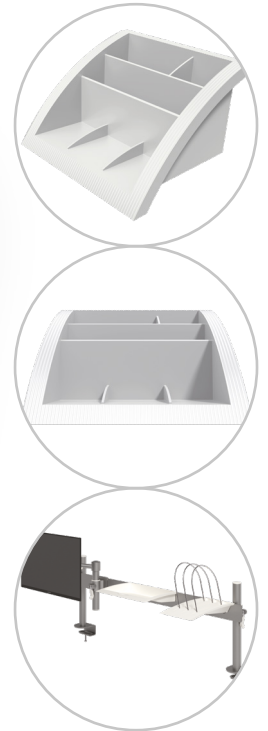

viewmate^x

52.170

Viewmate utensil tray - option 170

Great for storing and organising everyday office utensils.
The accessory simply hooks onto the toolbar, making it easy to install or remove.

- Holds a variety of office utensils
- Dimensions (w x d x h): 127 x 120 x 75 mm
(5,0 x 4,7 x 3,0")

Viewmate utensil tray - option 170

2019/06/20

52.170

 140 x 115 x 85 mm

 1 pcs

 white

 0,16 kg

 805410521707