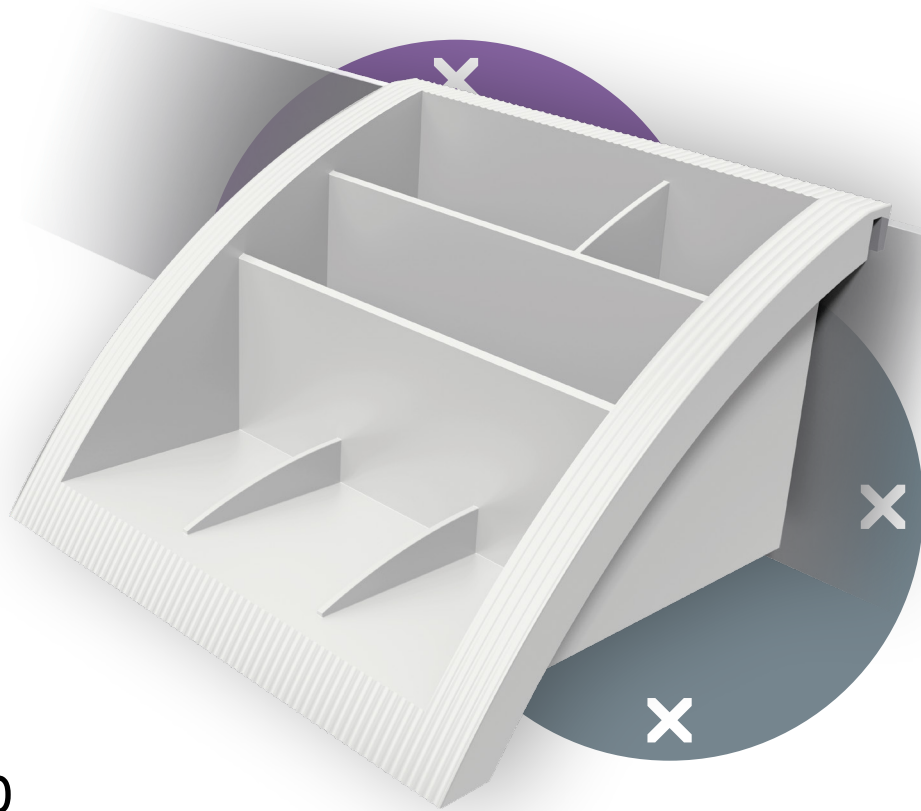

viewmate^x

52.170

Viewmate utensil tray - option 170

Great for storing and organising everyday office utensils.
The accessory simply hooks onto the toolbar, making it easy to install or remove.

- Holds a variety of office utensils
- Dimensions (w x d x h): 127 x 120 x 75 mm
(5,0 x 4,7 x 3,0")

Viewmate utensil tray - option 170

2019/06/20

52.170

 140 x 115 x 85 mm

 1 pcs

 white

 0,16 kg

 805410521707