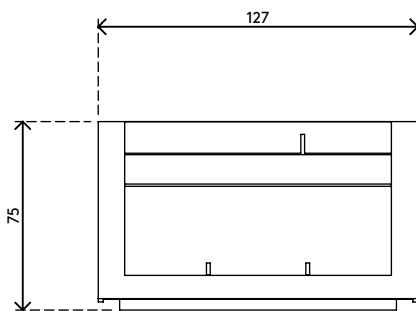

viewmate^x

52.170

Viewmate utensil tray - option 170

Great for storing and organising everyday office utensils.
The accessory simply hooks onto the toolbar, making it easy to install or remove.

- Holds a variety of office utensils
- Dimensions (w x d x h): 127 x 120 x 75 mm
(5,0 x 4,7 x 3,0")

Viewmate utensil tray - option 170

2019/06/20

52.170

 140 x 115 x 85 mm

 1 pcs

 white

 0,16 kg

 805410521707