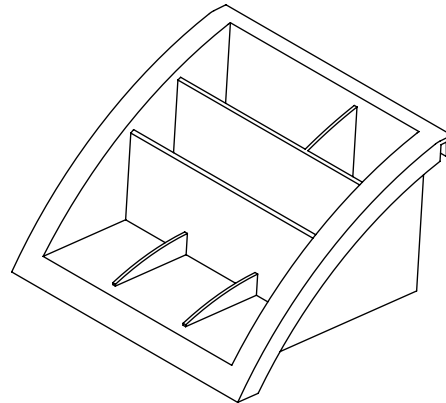

viewmate^x

52.170

Viewmate utensil tray - option 170

Great for storing and organising everyday office utensils.
The accessory simply hooks onto the toolbar, making it easy to install or remove.

- Holds a variety of office utensils
- Dimensions (w x d x h): 127 x 120 x 75 mm
(5,0 x 4,7 x 3,0")

Viewmate utensil tray - option 170

2019/06/20

52.170

 140 x 115 x 85 mm

 1 pcs

 white

 0,16 kg

 805410521707