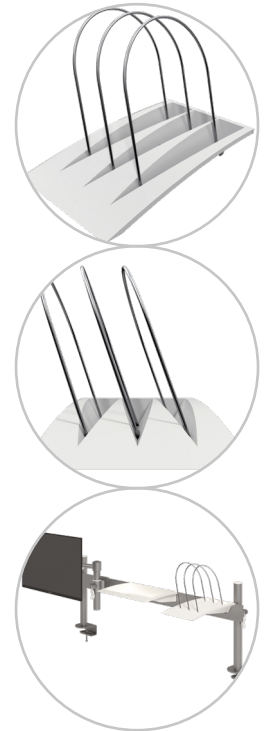

viewmate^x

52.180

Viewmate binder tray - option 180

Holds up to three binders. The accessory simply hooks onto the toolbar, making it easy to install or remove.

- Holds up to three binders
- Dimensions (w x d x h): 175 x 322 x 48 mm (6,9 x 12,7 x 1,9") or 227 mm (8,9") including dividers

dataflex

feeling at work

viewmate

Viewmate binder tray - option 180

2019/06/20

52.180

 265 x 195 x 60 mm

 1 pcs