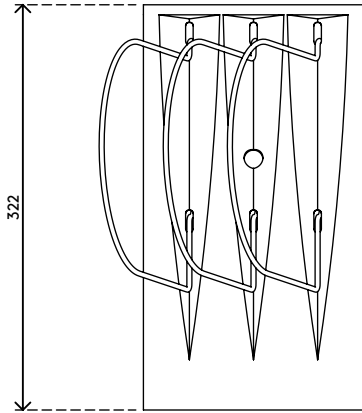

viewmate^x

52.180

Viewmate binder tray - option 180

Holds up to three binders. The accessory simply hooks onto the toolbar, making it easy to install or remove.

- Holds up to three binders
- Dimensions (w x d x h): 175 x 322 x 48 mm (6,9 x 12,7 x 1,9") or 227 mm (8,9") including dividers

dataflex

feeling at work

viewmate

Viewmate binder tray - option 180

2019/06/20

52.180

 265 x 195 x 60 mm

 1 pcs