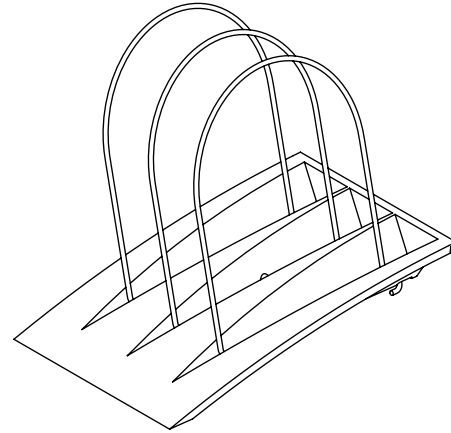

viewmate^x

52.180

Viewmate binder tray - option 180

Holds up to three binders. The accessory simply hooks onto the toolbar, making it easy to install or remove.

- Holds up to three binders
- Dimensions (w x d x h): 175 x 322 x 48 mm (6,9 x 12,7 x 1,9") or 227 mm (8,9") including dividers

dataflex

feeling at work

viewmate

Viewmate binder tray - option 180

2019/06/20

52.180

 265 x 195 x 60 mm

 1 pcs