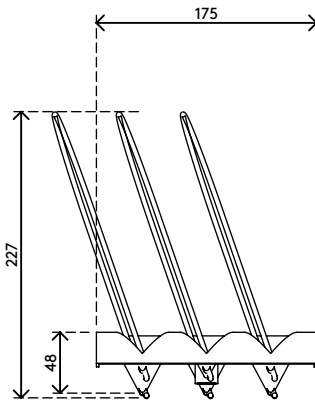

viewmate^x

52.180

Viewmate binder tray - option 180

Holds up to three binders. The accessory simply hooks onto the toolbar, making it easy to install or remove.

- Holds up to three binders
- Dimensions (w x d x h): 175 x 322 x 48 mm (6,9 x 12,7 x 1,9") or 227 mm (8,9") including dividers

dataflex

feeling at work

viewmate

Viewmate binder tray - option 180

2019/06/20

52.180

 265 x 195 x 60 mm

 1 pcs