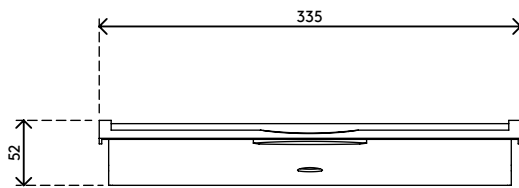

52.190

Viewmate A4 tray - option 190

Holds anything up to an A4 size. The accessory simply hooks onto the toolbar, making it easy to install or remove.

- Holds anything up to an A4 size
- Dimensions (w x d x h): 335 x 251x 52 mm (13,2 x 9,9 x 2,0")

viewmate

Viewmate A4 tray - option 190

2019/06/20

52.190

 345 x 255 x 60 mm

 1 pcs

 white

 0,49 kg