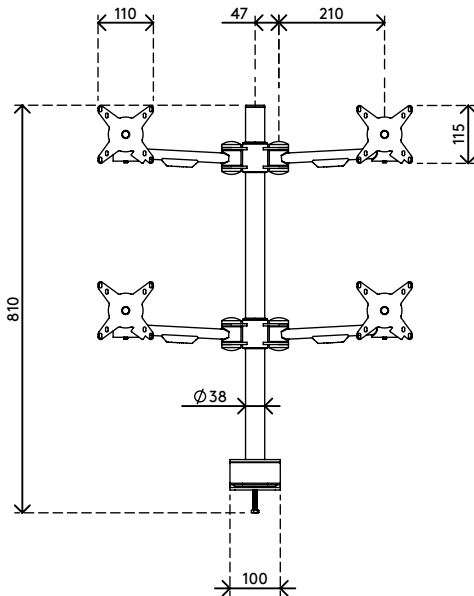

## Viewmate monitor arm - desk 622

With each of the four arms being height and depth adjustable, this monitor arm makes a great quadruple monitor set-up. The clamp levers make height adjustment a breeze. An ergonomic design that is robust, cost-effective and easy to use.

- Static height adjustment
- Independent depth adjustment
- Fitted with cable covers and cable loop ties to guide cables tidily
- Main components made of steel
- VESA MIS-D 75 x 75/100 x 100 mm compatible
- Monitor: tilt +90°/-90°, swivel +90°/-90°, rotate 360°
- Arm: swivel +90°/-90°
- Weight capacity max. 12 kg (26,5 lb) per monitor
- Comes with a desk clamp mount and bolt-through desk mount
- Suitable for a desktop thickness of 5 up to 40 mm (0,2" - 1,6") (clamp) or 50 mm (2,0") (bolt through)
- Monitor size limit: width 874 mm (34,4") - height 477 mm (18,8")
- Easy to adjust in height using a clamp lever

# viewmate <sup>x</sup>

+90°/-90°

+90°/-90°

360°

874 mm (34,4")

477 mm (18,8")

75 x 75/100 x 100

(4x) 12 kg (26,5 lb)

# 52.622

 995 x 305 x 105 mm

 1 pcs

 silver

 10,4 kg

 805410526221