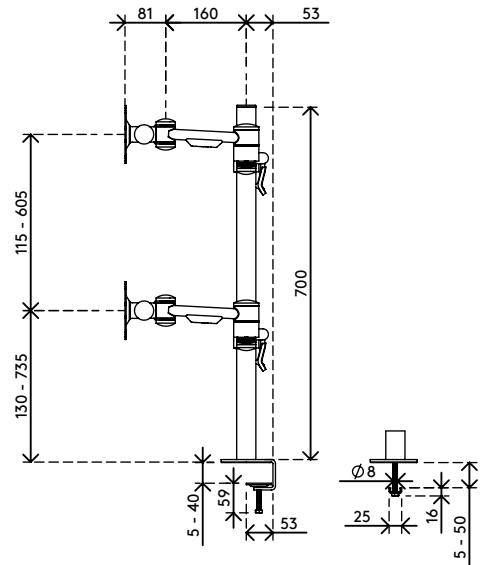

## Viewmate monitor arm - desk 622

With each of the four arms being height and depth adjustable, this monitor arm makes a great quadruple monitor set-up. The clamp levers make height adjustment a breeze. An ergonomic design that is robust, cost-effective and easy to use.

- Static height adjustment
- Independent depth adjustment
- Fitted with cable covers and cable loop ties to guide cables tidily
- Main components made of steel
- VESA MIS-D 75 x 75/100 x 100 mm compatible
- Monitor: tilt +90°/-90°, swivel +90°/-90°, rotate 360°
- Arm: swivel +90°/-90°
- Weight capacity max. 12 kg (26,5 lb) per monitor
- Comes with a desk clamp mount and bolt-through desk mount
- Suitable for a desktop thickness of 5 up to 40 mm (0,2" - 1,6") (clamp) or 50 mm (2,0") (bolt through)
- Monitor size limit: width 874 mm (34,4") - height 477 mm (18,8")
- Easy to adjust in height using a clamp lever

# viewmate <sup>x</sup>

+90°/-90°

+90°/-90°

360°

874 mm (34,4")

477 mm (18,8")

75 x 75/100 x 100

(4x) 12 kg (26,5 lb)

# 52.622

 995 x 305 x 105 mm

 1 pcs

 silver

 10,4 kg

 805410526221