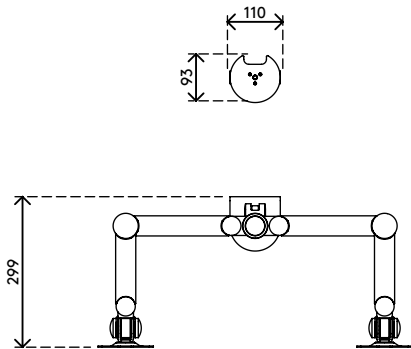

## Viewmate monitor arm - desk 622

With each of the four arms being height and depth adjustable, this monitor arm makes a great quadruple monitor set-up. The clamp levers make height adjustment a breeze. An ergonomic design that is robust, cost-effective and easy to use.

- Static height adjustment
- Independent depth adjustment
- Fitted with cable covers and cable loop ties to guide cables tidily
- Main components made of steel
- VESA MIS-D 75 x 75/100 x 100 mm compatible
- Monitor: tilt +90°/-90°, swivel +90°/-90°, rotate 360°
- Arm: swivel +90°/-90°
- Weight capacity max. 12 kg (26,5 lb) per monitor
- Comes with a desk clamp mount and bolt-through desk mount
- Suitable for a desktop thickness of 5 up to 40 mm (0,2" - 1,6") (clamp) or 50 mm (2,0") (bolt through)
- Monitor size limit: width 874 mm (34,4") - height 477 mm (18,8")
- Easy to adjust in height using a clamp lever

# viewmate <sup>x</sup>

+90°/-90°

+90°/-90°

360°

874 mm (34,4")

477 mm (18,8")

75 x 75/100 x 100

(4x) 12 kg (26,5 lb)

# 52.622

 995 x 305 x 105 mm

 1 pcs

 silver

 10,4 kg

 805410526221