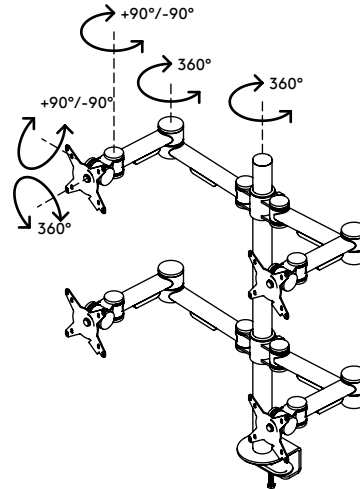

## Viewmate monitor arm - desk 622

With each of the four arms being height and depth adjustable, this monitor arm makes a great quadruple monitor set-up. The clamp levers make height adjustment a breeze. An ergonomic design that is robust, cost-effective and easy to use.

- Static height adjustment
- Independent depth adjustment
- Fitted with cable covers and cable loop ties to guide cables tidily
- Main components made of steel
- VESA MIS-D 75 x 75/100 x 100 mm compatible
- Monitor: tilt +90°/-90°, swivel +90°/-90°, rotate 360°
- Arm: swivel +90°/-90°
- Weight capacity max. 12 kg (26,5 lb) per monitor
- Comes with a desk clamp mount and bolt-through desk mount
- Suitable for a desktop thickness of 5 up to 40 mm (0,2" - 1,6") (clamp) or 50 mm (2,0") (bolt through)
- Monitor size limit: width 874 mm (34,4") - height 477 mm (18,8")
- Easy to adjust in height using a clamp lever

# viewmate <sup>x</sup>

+90°/-90°

+90°/-90°

360°

874 mm (34,4")

477 mm (18,8")

75 x 75/100 x 100

(4x) 12 kg (26,5 lb)

# 52.622

 995 x 305 x 105 mm

 1 pcs

 silver

 10,4 kg

 805410526221