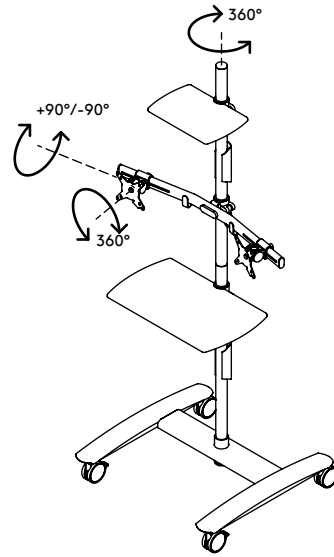

52.722

Viewmate workstation - floor 722

This conference trolley is great for video conferencing and telepresence systems. It has platforms for a camera and decoder and is fitted with a dual monitor mount for viewing your own presentation and your audience simultaneously. Because this trolley has big lockable castors, doorways won't present a threshold.

- Conference trolley with big lockable castors (75 mm diameter) (3,0")
- Convenient clamp lever on height adjustable parts locks them in place
- Able to hold two monitors, a (web)camera and media device or decoder
- VESA MIS-D 75 x 75/100 x 100 mm compatible
- Monitor size limit: width 640 mm (25,2") - height 712 mm (28,0")
- Cable covers keep cables neatly together
- Trolley dimensions (w x d x h): 636 x 600 x 1665 mm (25,0 x 23,6 x 65,6")
- Max. weight capacity: platforms 10 kg (22 lb), monitor mounts 15 kg (33 lb)

viewmate ^x

+90°/-90°

+90°/-90°

360°

640 mm (25,2")

713 mm (28,1")

75 x 75/100 x 100

(2x) 15 kg (33 lb)

Viewmate workstation - floor 722

2019/06/20

52.722

800 x 690 x 285 mm

1 pcs

silver

24,6 kg

805410527228