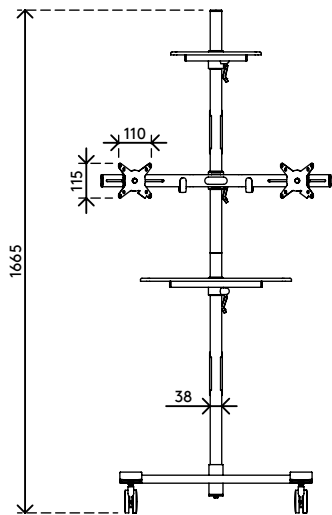

52.722

Viewmate workstation - floor 722

This conference trolley is great for video conferencing and telepresence systems. It has platforms for a camera and decoder and is fitted with a dual monitor mount for viewing your own presentation and your audience simultaneously. Because this trolley has big lockable castors, doorways won't present a threshold.

- Conference trolley with big lockable castors (75 mm diameter) (3,0")
- Convenient clamp lever on height adjustable parts locks them in place
- Able to hold two monitors, a (web)camera and media device or decoder
- VESA MIS-D 75 x 75/100 x 100 mm compatible
- Monitor size limit: width 640 mm (25,2") - height 712 mm (28,0")
- Cable covers keep cables neatly together
- Trolley dimensions (w x d x h): 636 x 600 x 1665 mm (25,0 x 23,6 x 65,6")
- Max. weight capacity: platforms 10 kg (22 lb), monitor mounts 15 kg (33 lb)

viewmate ^x

+90°/-90°

+90°/-90°

360°

640 mm (25,2")

713 mm (28,1")

75 x 75/100 x 100

(2x) 15 kg (33 lb)

Viewmate workstation - floor 722

2019/06/20

52.722

800 x 690 x 285 mm

1 pcs

silver

24,6 kg

805410527228