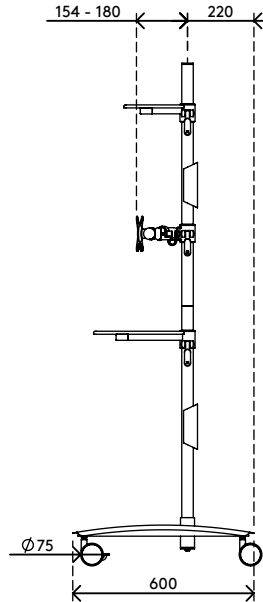

52.722

Viewmate workstation - floor 722

This conference trolley is great for video conferencing and telepresence systems. It has platforms for a camera and decoder and is fitted with a dual monitor mount for viewing your own presentation and your audience simultaneously. Because this trolley has big lockable castors, doorways won't present a threshold.

- Conference trolley with big lockable castors (75 mm diameter) (3,0")
- Convenient clamp lever on height adjustable parts locks them in place
- Able to hold two monitors, a (web)camera and media device or decoder
- VESA MIS-D 75 x 75/100 x 100 mm compatible
- Monitor size limit: width 640 mm (25,2") - height 712 mm (28,0")
- Cable covers keep cables neatly together
- Trolley dimensions (w x d x h): 636 x 600 x 1665 mm (25,0 x 23,6 x 65,6")
- Max. weight capacity: platforms 10 kg (22 lb), monitor mounts 15 kg (33 lb)

viewmate ^x

+90°/-90°

+90°/-90°

360°

640 mm (25,2")

713 mm (28,1")

75 x 75/100 x 100

(2x) 15 kg (33 lb)

Viewmate workstation - floor 722

2019/06/20

52.722

800 x 690 x 285 mm

1 pcs

silver

24,6 kg

805410527228