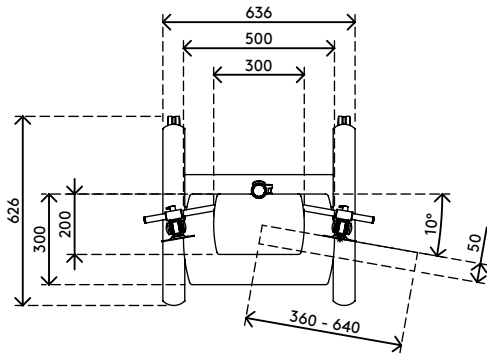

52.722

Viewmate workstation - floor 722

This conference trolley is great for video conferencing and telepresence systems. It has platforms for a camera and decoder and is fitted with a dual monitor mount for viewing your own presentation and your audience simultaneously. Because this trolley has big lockable castors, doorways won't present a threshold.

- Conference trolley with big lockable castors (75 mm diameter) (3,0")
- Convenient clamp lever on height adjustable parts locks them in place
- Able to hold two monitors, a (web)camera and media device or decoder
- VESA MIS-D 75 x 75/100 x 100 mm compatible
- Monitor size limit: width 640 mm (25,2") - height 712 mm (28,0")
- Cable covers keep cables neatly together
- Trolley dimensions (w x d x h): 636 x 600 x 1665 mm (25,0 x 23,6 x 65,6")
- Max. weight capacity: platforms 10 kg (22 lb), monitor mounts 15 kg (33 lb)

viewmate ^x

+90°/-90°

+90°/-90°

360°

640 mm (25,2")

713 mm (28,1")

75 x 75/100 x 100

(2x) 15 kg (33 lb)

Viewmate workstation - floor 722

2019/06/20

52.722

800 x 690 x 285 mm

1 pcs

silver

24,6 kg

805410527228