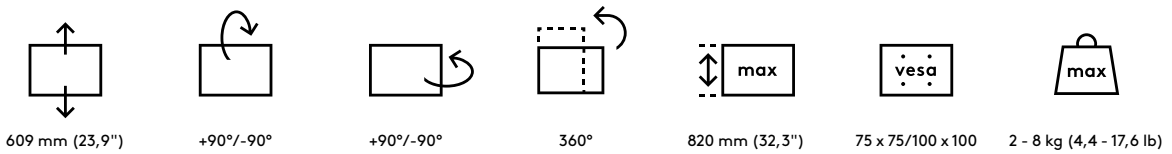

viewmate

Viewmate plus monitor arm – desk 852

2020/04/29

52.852

495 x 300 x 190 mm

1 pcs

silver

6,10 kg

805410528522