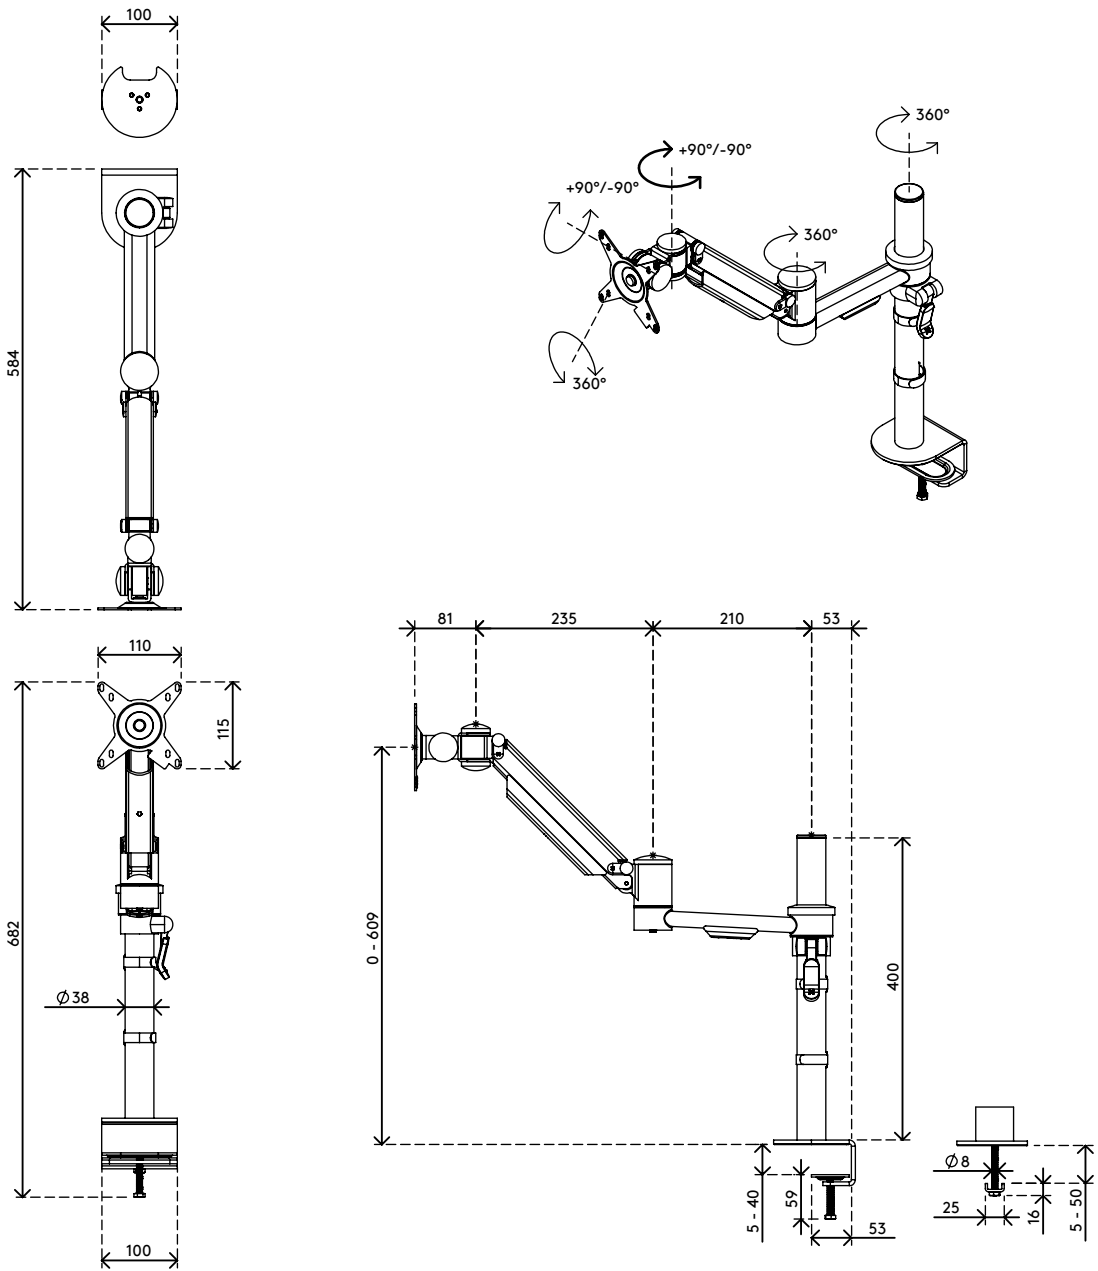

viewmate

Viewmate plus monitor arm – desk 852

2020/04/29

52.852

495 x 300 x 190 mm

1 pcs

silver

6,10 kg

805410528522