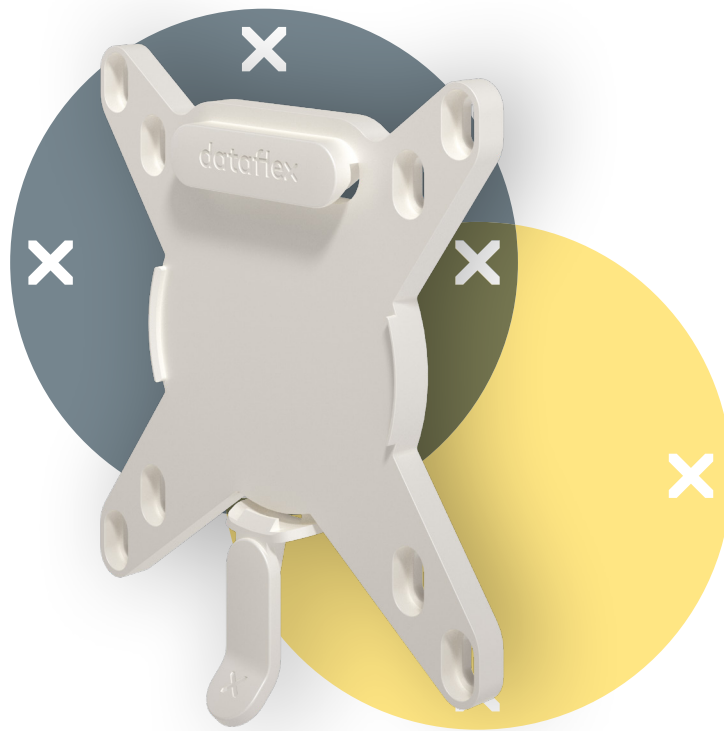

# viewmate <sup>x</sup>

52.990

## Viewmate quick release mount – option 990

This practical VESA quick-release mount makes it faster and easier to install or swap around monitors. Being a single part made of nylon, it's incredibly strong and just as easy to completely recycle!

- Fast and easy installation
- Completely recyclable
- Exclusively compatible with Viewmate monitor arms
- To be mounted on a monitor arm (not included)
- Attaches to a VESA MIS-D 75 x 75/100 x 100 mm mount on any compatible monitor
- VESA bolts and tool included
- Always consider the max. monitor size and weight supported by your monitor arm

## Viewmate quick release mount – option 990

2019/06/20