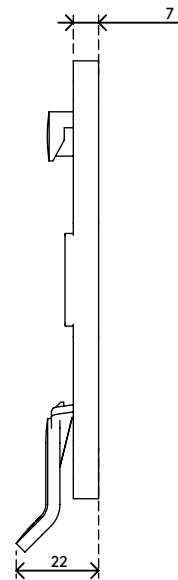

75 x 75/100 x 100

Viewmate quick release mount – option 990

2019/06/20

52.990

155 x 120 x 20 mm

1 pcs

white

0,10 kg

805410529901