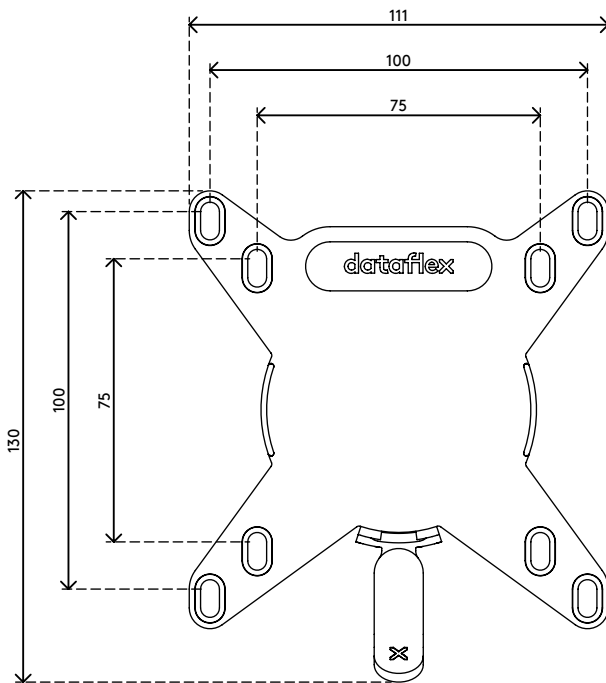

## Viewmate quick release mount – option 990

This practical VESA quick-release mount makes it faster and easier to install or swap around monitors. Being a single part made of nylon, it's incredibly strong and just as easy to completely recycle!

- Fast and easy installation
- Completely recyclable
- Exclusively compatible with Viewmate monitor arms
- To be mounted on a monitor arm (not included)
- Attaches to a VESA MIS-D 75 x 75/100 x 100 mm mount on any compatible monitor
- VESA bolts and tool included
- Always consider the max. monitor size and weight supported by your monitor arm

**dataflex**<sup>x</sup>

feeling at work

75 x 75/100 x 100

# 52.990

 155 x 120 x 20 mm

 1 pcs

 white

 0,10 kg

 805410529901