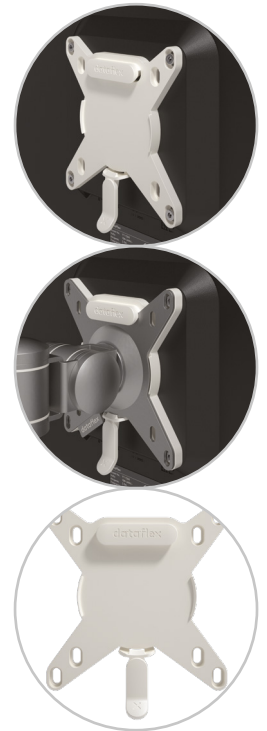

# viewmate <sup>x</sup>

52.990

## Viewmate quick release mount – option 990

This practical VESA quick-release mount makes it faster and easier to install or swap around monitors. Being a single part made of nylon, it's incredibly strong and just as easy to completely recycle!

- Fast and easy installation
- Completely recyclable
- Exclusively compatible with Viewmate monitor arms
- To be mounted on a monitor arm (not included)
- Attaches to a VESA MIS-D 75 x 75/100 x 100 mm mount on any compatible monitor
- VESA bolts and tool included
- Always consider the max. monitor size and weight supported by your monitor arm

## Viewmate quick release mount – option 990

2019/06/20