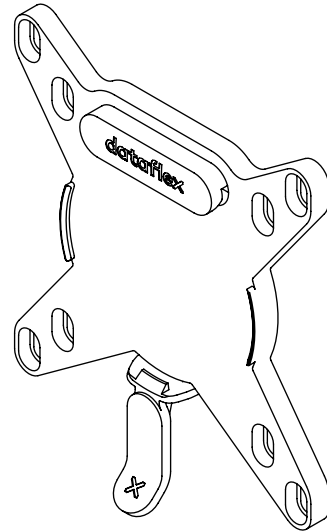

75 x 75/100 x 100

Viewmate quick release mount – option 990

2019/06/20

52.990

155 x 120 x 20 mm

1 pcs

white

0,10 kg

805410529901