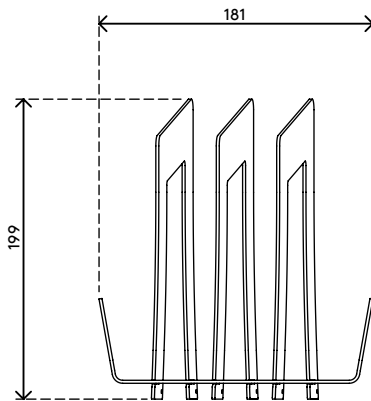

58.760

Viewlite binder tray - option 760

Frees up valuable desk space and keeps those binders you use every day within easy reach. Simply hooks onto the toolbar.

- Holds up to three binders
- Binder Tray dimensions (w x d x h): 181 x 248 x 199 mm (7,1 x 9,7 x 7,8")

viewlite

Viewlite binder tray - option 760

2019/11/19

58.760

 280 x 230 x 80 mm

 1 pcs

 white

 0,8 kg