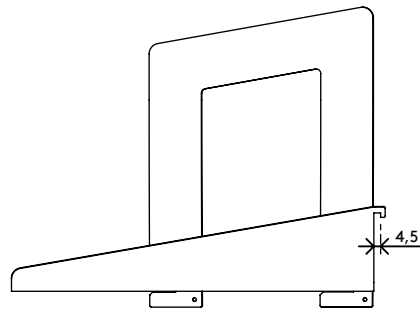

58.760

Viewlite binder tray - option 760

Frees up valuable desk space and keeps those binders you use every day within easy reach. Simply hooks onto the toolbar.

- Holds up to three binders
- Binder Tray dimensions (w x d x h): 181 x 248 x 199 mm (7,1 x 9,7 x 7,8")

viewlite

Viewlite binder tray - option 760

2019/11/19

58.760

 280 x 230 x 80 mm

 1 pcs

 white

 0,8 kg