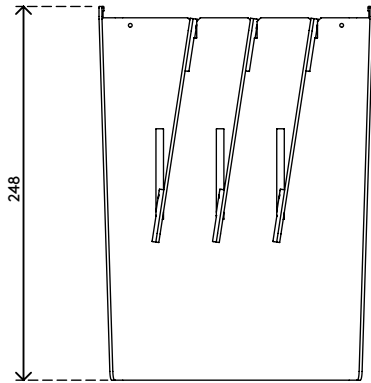

58.760

Viewlite binder tray - option 760

Frees up valuable desk space and keeps those binders you use every day within easy reach. Simply hooks onto the toolbar.

- Holds up to three binders
- Binder Tray dimensions (w x d x h): 181 x 248 x 199 mm (7,1 x 9,7 x 7,8")

viewlite

Viewlite binder tray - option 760

2019/11/19

58.760

 280 x 230 x 80 mm

 1 pcs

 white

 0,8 kg