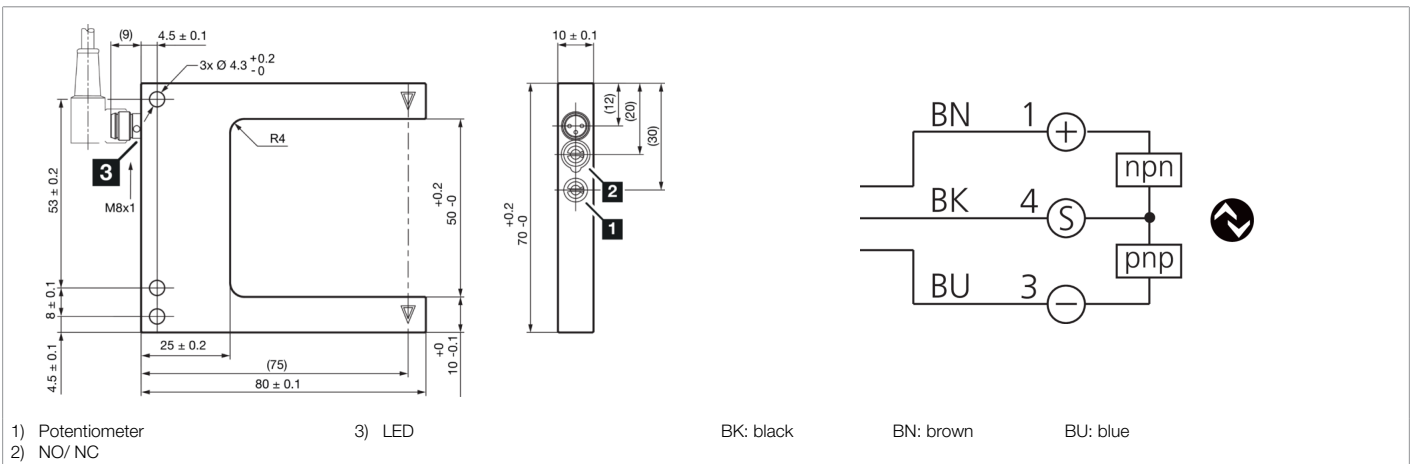

Function												

Technical data (typ.)	+20°C, 24 V DC
Service voltage	10 ... 30 V DC
No-load current (max.)	30 mA
Insulation voltage endurance	500 V
Leg length internal	55 mm
Housing dimensions	70 x 80 x 10 mm
Housing length	80 mm
Housing height	70 mm
Housing width	10 mm
Housing material	Stainless steel (V4A, 1.4404 / AISI 316L - 1.4571 / AISI 316Ti, Black, powder-coated)
Weight	112 g
Protection class	III, operation on protective low voltage
Operating principle	Optical
Evaluation	digital
Design	Fork
Operation modes	STANDARD, HIGH RESOLUTION, POWER, SPEED
Switching output	Push-pull/PNP/NPN, 100 mA, NO/NC, switchable
Voltage drop (max.)	1 V
Interface	IO-Link
Light source	Laser
Laser class	1 (IEC 60825-1)
Color	red
Modulation	Clocked

211043
OGUL 051 G3-T3/V4A
Laser fork light barrier

Technical data (typ.)	+20°C, 24 V DC
Fork opening	50 mm
Resolution (factory setting)	0,05 mm (STANDARD)
Reproducibility (factory setting)	0,01 mm (STANDARD)
Resolution (STANDARD)	0,05 mm
Reproducibility (STANDARD)	0,01 mm
Resolution (HIGH RESOLUTION)	0,03 mm
Reproducibility (HIGH RESOLUTION)	0,01 mm
Resolution (POWER)	0,1 mm
Reproducibility (POWER)	0.015 mm
Resolution (SPEED)	0,05 mm
Reproducibility (SPEED)	0.015 mm
Sensitivity adjustment	Potentiometer or IO-Link
Switching frequency (factory setting)	5.000 Hz (STANDARD)
Switching frequency (STANDARD)	5.000 Hz
Switching frequency (HIGH RESOLUTION)	2.000 Hz
Switching frequency (POWER)	1.000 Hz
Switching frequency (SPEED)	10.000 Hz
Ambient temperature during operation	-25 ... +60 °C
Protection type	IP 67
Connection	Connector, M8, 3-pin
Connection cable	TK ...
More information / accessories	https://www.di-soric.com/211043