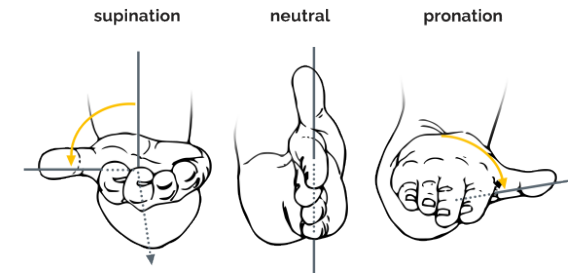

Evluent 4

The Evluent4 Wired vertical mouse (left and right) is a patented ergonomic mouse which will support you to work healthy, comfortable, and productive.

This wired mouse is suitable for right- and left-handers

The Evluent4 has great functions like six programmable buttons, a directly reachable DPI-button to adjust the pointer speed into one of the four different values (800-1300-1800-2600) that suits you best, illuminated Evluent logo turns off when the system is in power saving mode, and a lip which supports the little finger. Start working with the Evluent4 and support your hand in an upright neutral posture that avoids forearm twisting. With the Evluent4 Right Wired you will experience comfortable working at the computer.

Ergonomic background

Prolonged use of a regular mouse can lead to pain and discomfort in the shoulders, forearms, and hands (Chang et al., 2007 & Andersen et al., 2008). The handshake position of vertical mice keeps the wrist from bending as much to the side while the forearm also turns inward to a lesser degree (Schmid, et al., 2015). This means that muscle activity in the forearm is less than it would be when using a conventional mouse (Quemelo & Vieira, 2013). Research has shown that the use of a vertical joystick mouse ensures a faster recovery from forearm, wrist and hand complaints (Aarås, et al., 2001). And therefore, vertical mice compared to standard mice lead to a healthier and more comfortable way of working.