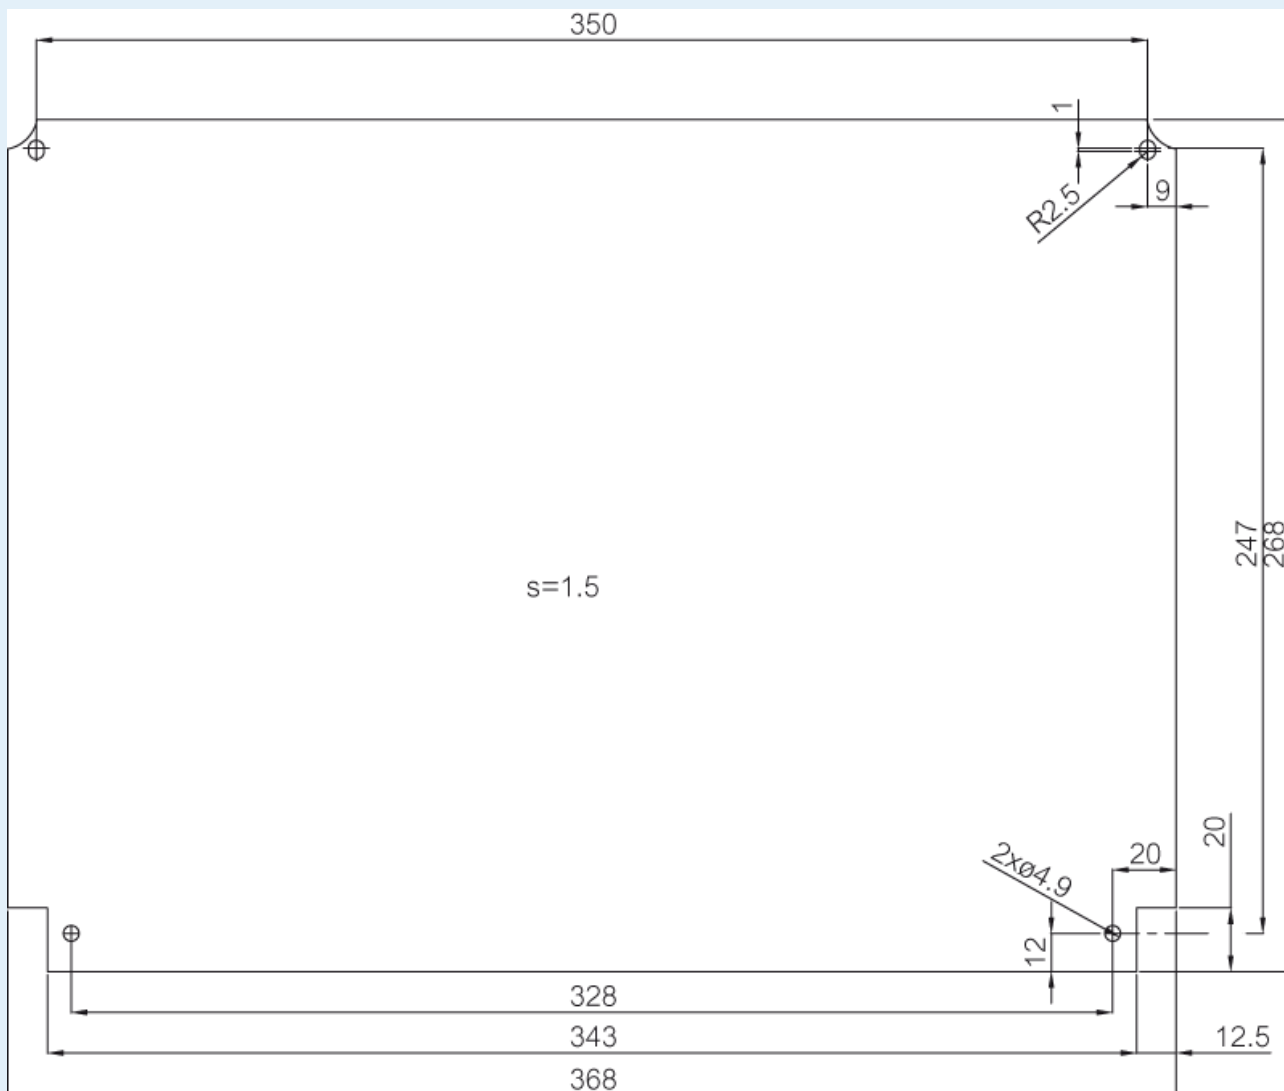

# FP A 43

Sample image

**Order symbol :** FP A 43

**Product nr :** 8392224

**Description :** Swing-out door/Front plate (aluminium), for enclosures:

**Remarks :** 400x300x170, 400x300x230, 400x300x180

**EAN :** 6418074021588

**Including :**

**El. number :**

- Finland : 3424204
- Denmark : 8212015322
- Sweden : 2540007

**Dimensions :**

	<b>Height</b>	<b>Width</b>	<b>Depth</b>
mm :	268	368	1
inch :	10.55	14.49	0.04

**Materials :**

Material :  
Base colour :  
Cover colour :  
Gasket material :

**Temperatures :**

Temperature °C (short term) :  
Temperature °C (continuous) :  
Temperature °F (short term) :  
Temperature °F (continuous) :