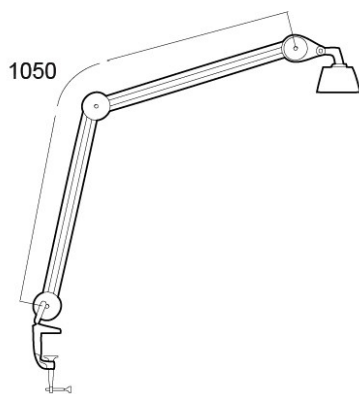

FL 101 Plus

Effective and reliable

LUXO

Description

FL 101 is a symmetric task light especially suitable for work benches and other large work surfaces where plenty of light is needed. With its flexible arm and head you can easily adjust it for your personal needs. FL 101 Plus is supplied with HF ballast as standard.

Standard with table clamp. Integrated table clamp available on demand. Colour: White.

FL 101 Plus

Effective and reliable

Technical description

Light source	Supplied with 1 x TC-L 24 W.
Driver	Electronic ballast (HF)
Body material & colour	Steel arm and shade. Colour: white

Mounting	Standard with table clamp (AH clamp). Integrated table mounts (TE bushing and CC-bracket) are available on demand
-----------------	--

Optics	Symmetric light output
---------------	------------------------

Arm technology & movement	Parallel, three-pivot arm. Arm length 105 cm. Side-to-side, up-and-down and rotational head movement.
--------------------------------------	--

Measurement drawings

FL 101 Plus