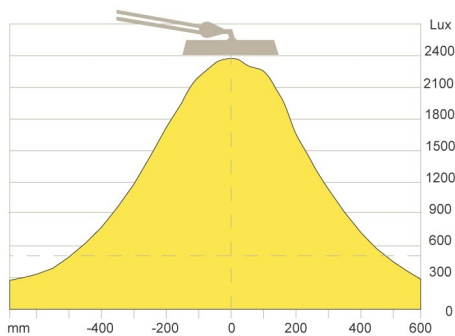

Light measurement drawings