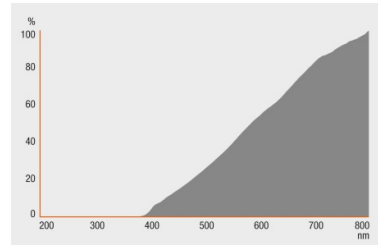

Product family datasheet

HALOSTAR PRO 7 W 12 V G4,
HALOSTAR PRO 14 W 12 V G4,
HALOSTAR PRO 25 W 12 V GY6.35,
HALOSTAR PRO 35 W 12 V GY6.35,
HALOSTAR PRO 50 W 12 V GY6.35,
HALOSTAR PRO 60 W 12 V GY6.35

HALOSTAR PRO 7 W 12 V G4,
HALOSTAR PRO 14 W 12 V G4,
HALOSTAR PRO 25 W 12 V GY6.35,
HALOSTAR PRO 35 W 12 V GY6.35,
HALOSTAR PRO 50 W 12 V GY6.35,
HALOSTAR PRO 60 W 12 V GY6.35

Application advice

For more detailed application information and graphics please see product datasheet.

Logistical Data