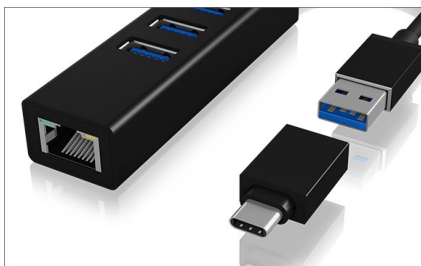

The right partner for your computer

The small adapter helps in the office, at home or on the road when your notebook has too few USB ports or you urgently need stable Internet access via LAN. Data is transferred via all USB 3.0 ports with a comfortable transfer rate of up to 5 Gbit/s. The Gigabit LAN connection supports you with a transfer rate of up to 1000 Mbit/s.