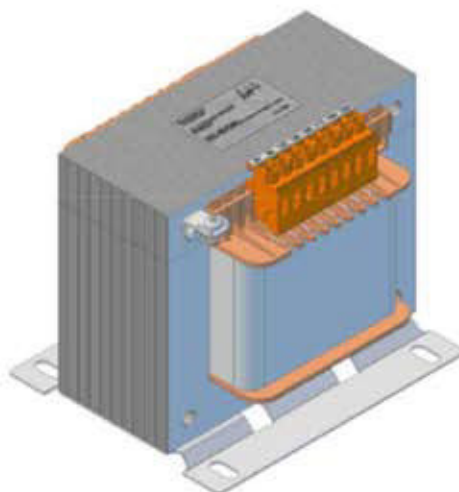

Description: Autotransformer Input: 230V Output: 80V/100V/125V/150V/170V/190V // 15.0A

Rev.	ST no.	Initials	Sign	Date	Appr.	Sign	Changes
1	59353	AG		13.02.2018	JS		Initial version

Temperature class: B

T_a = 40°C

**Scandinavian
Transformer**