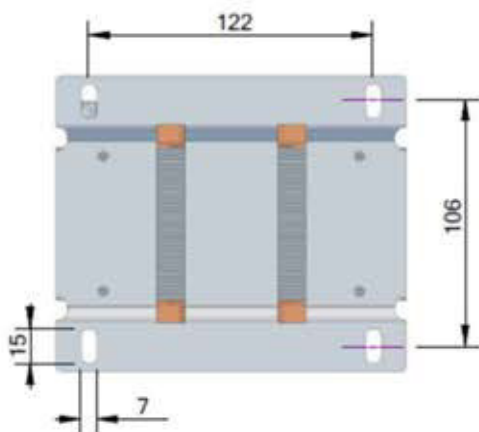

Description: Autotransformer Input: 230V Output: 80V/100V/125V/150V/170V/190V // 15.0A

Rev.	ST no.	Initials	Sign	Date	Appr.	Sign	Changes
1	59353	AG		13.02.2018	JS		Initial version

Temperature class: B

T_a = 40°C