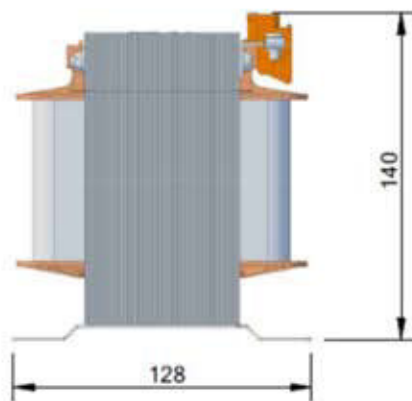

Description: Autotransformer Input: 230V Output: 80V/100V/125V/150V/170V/190V // 15.0A

Rev.	ST no.	Initials	Sign	Date	Appr.	Sign	Changes
1	59353	AG		13.02.2018	JS		Initial version

Temperature class: B

T_a = 40°C