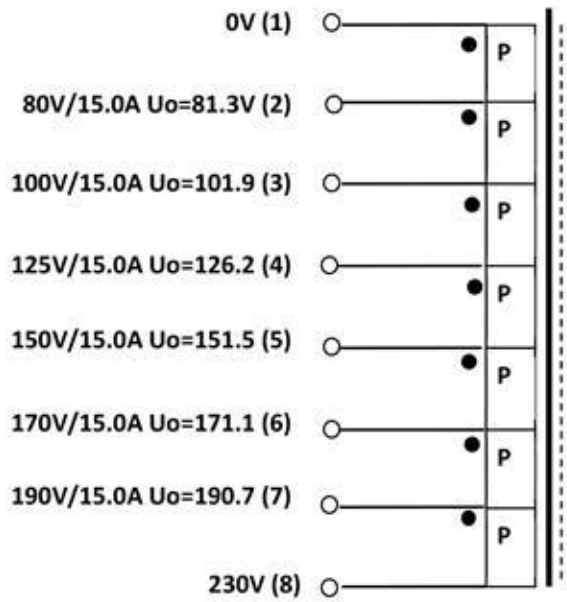

Description: Autotransformer Input: 230V Output: 80V/100V/125V/150V/170V/190V // 15.0A

Rev.	ST no.	Initials	Sign	Date	Appr.	Sign	Changes
1	59353	AG		13.02.2018	JS		Initial version

Temperature class: B

T_a = 40°C