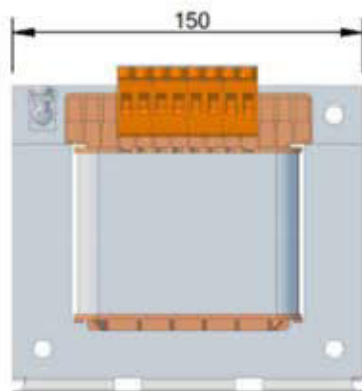

Description: Autotransformer Input: 230V Output: 80V/100V/125V/150V/170V/190V // 15.0A

Rev.	ST no.	Initials	Sign	Date	Appr.	Sign	Changes
1	59353	AG		13.02.2018	JS		Initial version

Temperature class: B

T_a = 40°C