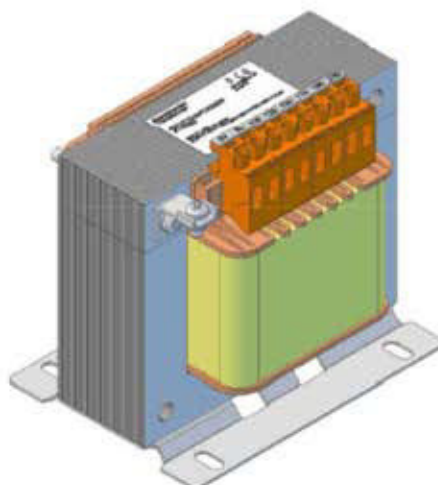

Description: Autotransformer Input: 230V Output: 80V/100V/125V/150V/170V/190V // 6.0A

Rev.	ST no.	Initials	Sign	Date	Appr.	Sign	Changes
1	59350	AG		07.02.2018	JS		Initial version

Temperature class: B

$T_a = 40^{\circ}\text{C}$

Description: **Autotransformer Input: 230V Output: 80V/100V/125V/150V/170V/190V // 6.0A**

**Scandinavian
Transformer**