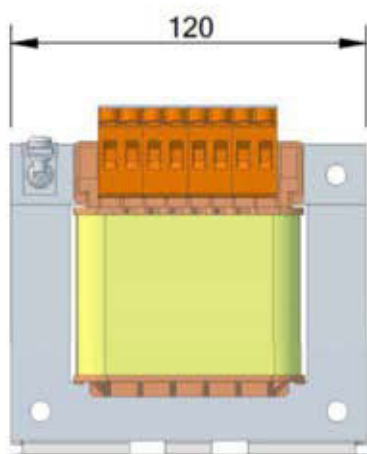

Description: Autotransformer Input: 230V Output: 80V/100V/125V/150V/170V/190V // 6.0A

Rev.	ST no.	Initials	Sign	Date	Appr.	Sign	Changes
1	59350	AG		07.02.2018	JS		Initial version

Temperature class: B

$T_a = 40^{\circ}\text{C}$

Description: **Autotransformer Input: 230V Output: 80V/100V/125V/150V/170V/190V // 6.0A**

**Scandinavian
Transformer**