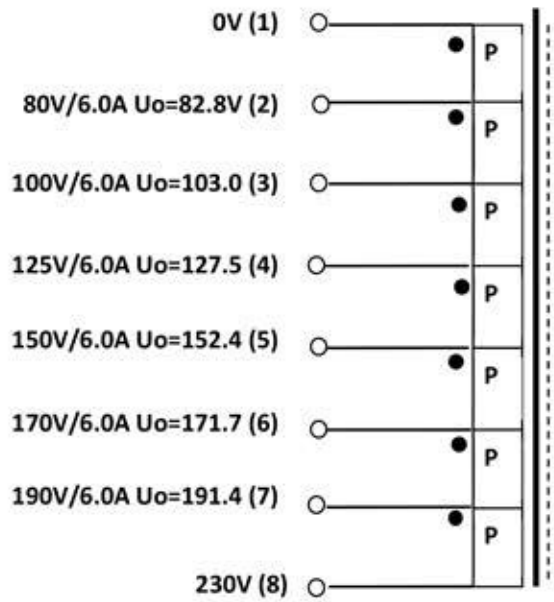

Description: Autotransformer Input: 230V Output: 80V/100V/125V/150V/170V/190V // 6.0A

Rev.	ST no.	Initials	Sign	Date	Appr.	Sign	Changes
1	59350	AG		07.02.2018	JS		Initial version

Temperature class: B

$T_a = 40^{\circ}\text{C}$

Description: **Autotransformer Input: 230V Output: 80V/100V/125V/150V/170V/190V // 6.0A**

**Scandinavian
Transformer**