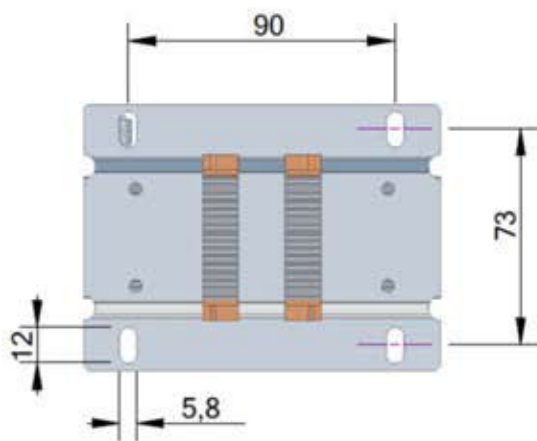

Description: Autotransformer Input: 230V Output: 80V/100V/125V/150V/170V/190V // 6.0A

Rev.	ST no.	Initials	Sign	Date	Appr.	Sign	Changes
1	59350	AG		07.02.2018	JS		Initial version

Temperature class: B

$T_a = 40^{\circ}\text{C}$

Description: **Autotransformer Input: 230V Output: 80V/100V/125V/150V/170V/190V // 6.0A**

**Scandinavian
Transformer**