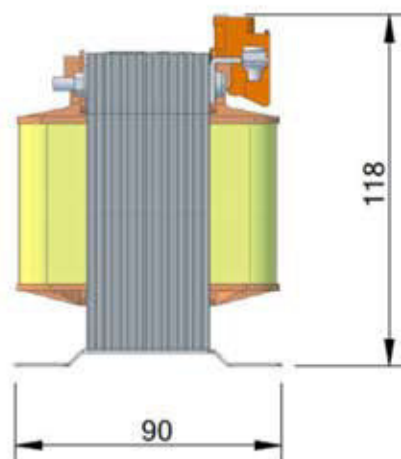

Description: Autotransformer Input: 230V Output: 80V/100V/125V/150V/170V/190V // 6.0A

Rev.	ST no.	Initials	Sign	Date	Appr.	Sign	Changes
1	59350	AG		07.02.2018	JS		Initial version

Temperature class: B

$T_a = 40^{\circ}\text{C}$

Description: **Autotransformer Input: 230V Output: 80V/100V/125V/150V/170V/190V // 6.0A**

**Scandinavian
Transformer**