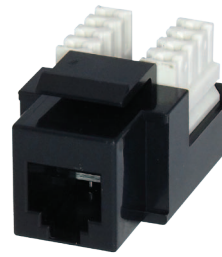

KSH66