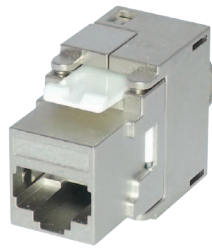

Code	Description	Colour
KCUABbk	USB A female to B female adaptor, reversible	●
KCUAA2*	USB2.0 A female to A female coupler	●○
KCUAAXbk	USB2.0 A female to A female coupler, reversible	●
KCUAA3bk2	USB3 female to female coupler, cross-wired	●
KCUAA311wh	USB3 female to female coupler, wired 1:1	○
KCHDbk	HDMI female to female coupler	●
KCK66	RJ12 6P6C female to female coupler	●
KOCMM	Fibre female to female coupler SC to SC, multi mode simplex	○●
KOCSM	Fibre female to female coupler SC to SC, single mode simplex	○●
KOLMMDX	Fibre female to female coupler LC to LC, multi mode duplex	○●
KOLSMDX	Fibre female to female coupler LC to LC, single mode duplex	○●
KOTSM	Fibre female to female coupler ST to ST, single mode simplex, yellow dustcover	○●
KOTMM	Fibre female to female coupler ST to ST, multi mode simplex, black dustcover	○●
SKmc*	Category 6 IDC socket, LSA-Plus and 110 type termination, unshielded	○●
FAK2*	Category 5e female to female coupler, unshielded	○●
SACK2*	Category 6 female to female coupler, unshielded	○●
FAK2S	Category 5e female to female coupler, shielded	●
SACK3S	Category 6 female to female coupler, shielded	●
SGKSsu+	Category 6A tool-less socket, shielded	●
SGACK2S	Category 6A female to female coupler, shielded (Cat 6 coupler, shielded also available)	●
SACK90*	Cat 6 female to female coupler, w/rear outlet 90° to front outlet, shielded or unshielded	○●○
SEKei	Category 8 tool-less socket, shielded	●
KBNC50*	BNC 50 ohm female to female coupler	○●
KBNC75*	BNC true 75 ohm female to female coupler(capable of data rates up to 3 Gb/s or higher)	○●
KSP*	Speaker module in black with elastic identifier (coloured, red or black)	●●
SKF*/SKFS	Category 6 tool-less IDC socket (Category 5e also available)	○●●●●●
KSH66	RJ12 6p6c socket	●
KCF*	F connector, female to female coupler in black.	○●