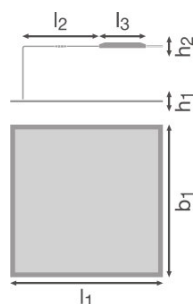

ECG - Length	150 mm
ECG - Width	41.4 mm

Photometrical data

Color temperature	3000 K
Color rendering index Ra	>80
Light color (designation)	Warm White
Luminous flux	4320 lm
Luminous efficacy	120 lm/W
Standard deviation of color matching	<4 sdc <sub>m</sub>

Light technical data

Beam angle	120 °
------------	-------

Dimensions & weight

Length	595.0 mm
Width	595.0 mm
Height	12.2 mm
Product weight	3250.00 g
Mounting width	575 mm

<b>Mounting length</b>	575 mm
------------------------	--------