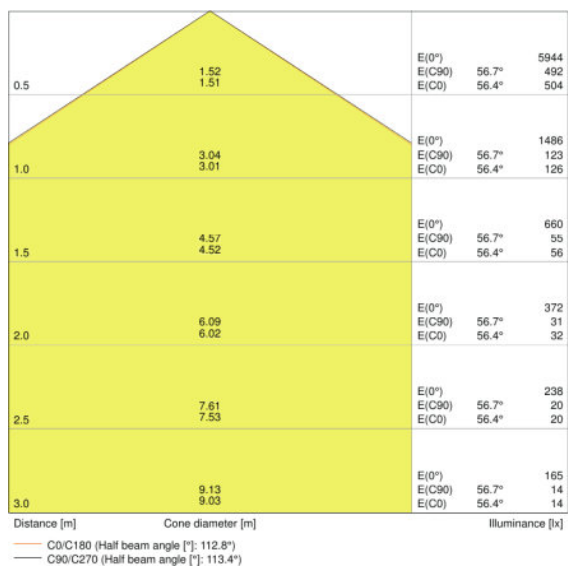

Light Distribution

LDC typ cone

LDC typ polar

EQUIPMENT / ACCESSORIES

- Accessories for several mounting options available
- Security rope for luminaire included
- External control gear included

LOGISTICAL DATA

Product code	Packaging unit (Pieces/Unit)	Dimensions (length x width x height)	Gross weight	Volume
4058075113060	Folding carton box 1	625 mm x 38 mm x 680 mm	3545.00 g	16.15 dm³
4058075113077	Shipping carton box 4	695 mm x 170 mm x 645 mm	15030.00 g	76.21 dm³

The mentioned product code describes the smallest quantity unit which can be ordered. One shipping unit can contain one or more single products. When placing an order, for the quantity please enter single or multiples of a shipping unit.

REFERENCES / LINKS

For Guarantee see
www.ledvance.com/guarantee

DISCLAIMER