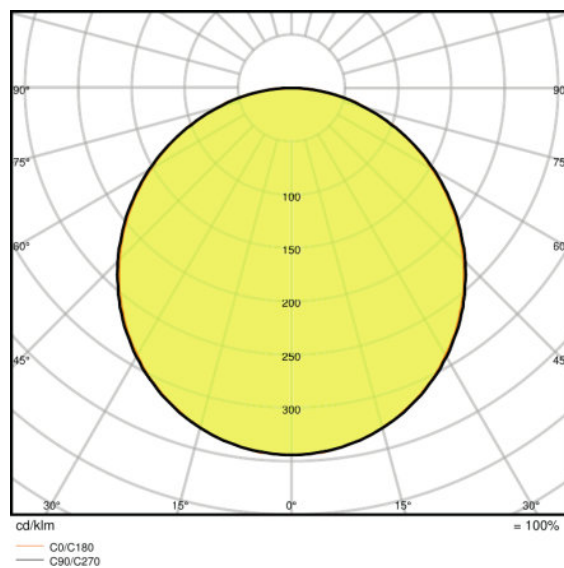

Light Distribution

LDC typ cone

LDC typ polar

EQUIPMENT / ACCESSORIES

- Accessories for several mounting options available
- Security rope for luminaire included
- External control gear included

LOGISTICAL DATA

Product code	Packaging unit (Pieces/Unit)	Dimensions (length x width x height)	Gross weight	Volume
4058075113060	Folding carton box 1	625 mm x 38 mm x 680 mm	3545.00 g	16.15 dm³
4058075113077	Shipping carton box 4	695 mm x 170 mm x 645 mm	15030.00 g	76.21 dm³

The mentioned product code describes the smallest quantity unit which can be ordered. One shipping unit can contain one or more single products. When placing an order, for the quantity please enter single or multiples of a shipping unit.

REFERENCES / LINKS

For Guarantee see
www.ledvance.com/guarantee

DISCLAIMER