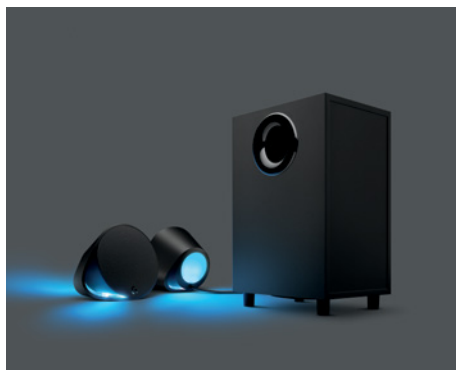

PACKAGE SPECIFICATIONS

	Primary pack	Master shipper carton
EMEA Plug	980-001301	n/a
Bar code	5099206076747 (EAN-13)	50992060767403 (SCC-14)
UK Plug	980-001302	n/a
Bar code	5099206076754 (EAN-13)	50992060767502 (SCC-14)
Weight	8991 gr	10000 gr
Length	42.6 cm	44.2 cm
Width	36.2 cm	38.2 cm
Height/depth	27.8 cm	30.6 cm
Volume	42.87 dm³	0.051 m³
1 primary pack	1	n/a
1 intermediate pack	0	n/a
1 master shipper carton	1	1
1 pallet EURO	20	20
1 container 20 ft	546	546
1 container 40 ft	1127	1127
1 container 40 ft HQ	1288	1288

SYSTEM REQUIREMENTS

WORKS WITH:

- PC via USB or 3.5 mm input or Bluetooth®-enabled devices including computers, smartphones and tablets
- Windows® 10, Windows® 8.1 or Windows® 7
- Mac OS X (DTS:X not supported)

TECHNICAL SPECS

- Total watts (peak): 240 W
- Total watts (RMS): 120 W
- Satellite: 2 x 30 W
- Subwoofer: 1 x 60 W
- Bluetooth® version 4.1
- Bluetooth® connections: 2
- Reliable 25-metre line of sight range
- USB input: 1
- Headphone jack: 1

DIMENSIONS OF EACH SATELLITE SPEAKER:

- H: 148 mm
- W: 166 mm
- D: 118 mm

SATELLITE WEIGHT (BOTH SPEAKERS):

- 1.79 kg