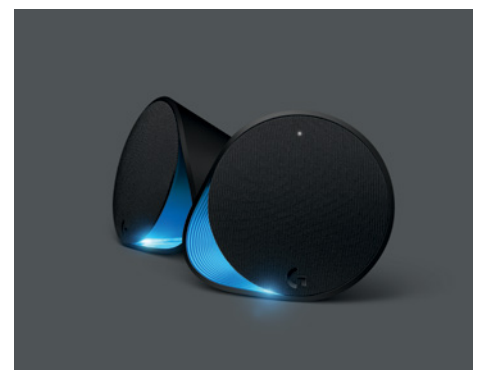

DIMENSIONS OF SUBWOOFER:

- H: 404 mm
- W: 255 mm
- D: 207 mm

SUBWOOFER WEIGHT:

- 5.40 kg