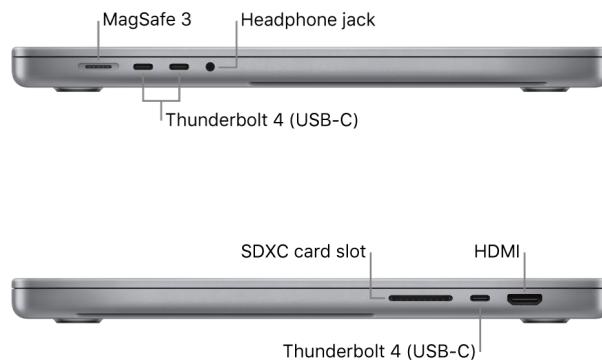

Storage⁴

Apple M2 Pro chip

512GB SSD

Configurable to: 1TB, 2TB, 4TB, or 8TB

Apple M2 Max chip

1TB SSD

Configurable to: 2TB, 4TB, or 8TB

Charging and Expansion

- SDXC card slot
- HDMI port
- 3.5 mm headphone jack
- MagSafe 3 port
- Three Thunderbolt 4 (USB-C) ports with support for:
 - Charging
 - DisplayPort
 - Thunderbolt 4 (up to 40Gb/s)
 - USB 4 (up to 40Gb/s)