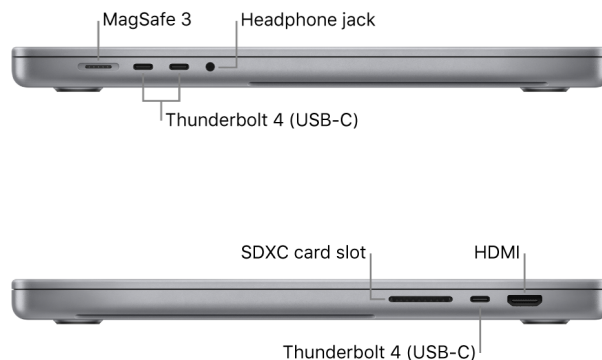

Storage⁴

Apple M2 Pro chip

512GB SSD

Configurable to: 1TB, 2TB, 4TB, or 8TB

Apple M2 Max chip

1TB SSD

Configurable to: 2TB, 4TB, or 8TB

Charging and Expansion

- SDXC card slot
- HDMI port
- 3.5 mm headphone jack
- MagSafe 3 port
- Three Thunderbolt 4 (USB-C) ports with support for:
 - Charging
 - DisplayPort
 - Thunderbolt 4 (up to 40Gb/s)
 - USB 4 (up to 40Gb/s)