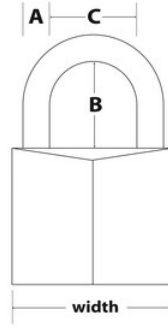

Product Details

The Master Lock No. 130EURDLJ Solid Brass Padlock features a 30mm wide solid brass lock body that is strong, durable and resists corrosion. The 5mm diameter shackle is 64mm long and made of hardened steel, offering extra resistance to cutting and sawing. The 4-pin cylinder prevents picking and the dual locking levers provide resistance against prying and hammering. The Limited Lifetime Warranty provides peace of mind from a brand you can trust.

Product Specifications

Product Number	130EURDLJ
Body Width	30mm
Shackle Dimensions	A: 5 mm B: 64 mm C: 14 mm
Colour	Gold
Description	Keyed Different
Shelf Pack Qty	4
Master Carton Qty	24

Master Lock Europe S.A.S.