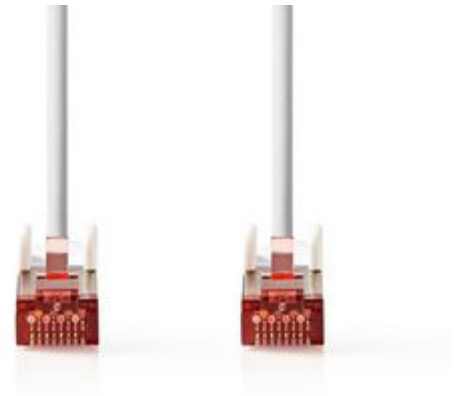

Cat 6 S/FTP Network Cable | RJ45 Male - RJ45 Male | 20 m | White

General information

Cable to connect a PC to a home network.

Features

- CAT6 technology supporting up to 1000 Mbps ethernet
- Full copper conductor to ensure superior transmission properties
- Flexible strain relief to avoid cable fractures
- Durable moulded connectors specifically designed for intensive usage
- LSZH (Low Smoke Zero Halogen) cable jacket

Specifications

AWG value:	27
Diameter:	6.2 mm
Plating:	Gold
Length:	20.0 m
Cable design:	Round
Version:	1:1
Shielding:	S/FTP
Outside material:	PVC LSZH
Packaging:	Polybag
Conductor material:	Copper
Colour:	White
Cable type:	CAT6
Connection B:	RJ45 (8P8C) Male
Connection A:	RJ45 (8P8C) Male

Package contents

1x S/FTP CAT6 Network Cable

Sales information

Order code:	CCGP85221WT200
Product description:	Cat 6 S/FTP Network Cable RJ45 Male - RJ45 Male 20 m White
Packaging:	Polybag
Brand name:	Nedis