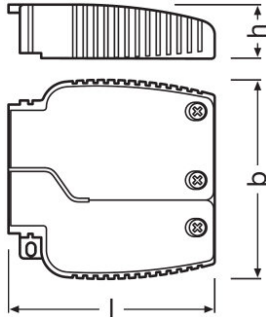

OT CABLE CLAMP A-STYLE TL

OPTOTRONIC Cable Clamp |

Product family features

- Easy to install and flexible cable clamps
- Separate cable clamps for primary and secondary side
- Pre-fixed, captive screws
- Through-looping (TL version)

Areas of application

- Downlights, flat luminaires
- Suitable for different cable types
- Suitable for indoor installations

Product datasheet

Technical data

Dimensions & weight

Product weight	80.00 g
Length	90.0 mm
Width	92.0 mm
Height	25.0 mm

Product datasheet

Logistical Data

Product code	Product description	Packaging unit (Pieces/Unit)	Dimensions (length x width x height)	Volume	Gross weight
4052899325982	OT CABLE CLAMP A-STYLE TL	Shipping carton box 20	470 mm x 188 mm x 68 mm	6.01 dm ³	1788.00 g