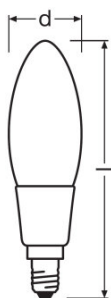

Electrical data

| | |
|--|-------------|
| Rated wattage | 6.00 W |
| Nominal wattage | 6.00 W |
| Nominal voltage | 220...240 V |
| Operating frequency | 50...60 Hz |
| Power factor λ | > 0.50 |
| Claimed equiv. conventional lamp power | 60 W |

Photometrical data

| | |
|---|---------------------------|
| Nominal luminous flux | 806 lm |
| Rated luminous flux | 806 lm |
| Rated color temperature | 2700 K |
| Lumen main.fact.at end of nom.life time | 0.70 |
| Light color (designation) | Warm White |
| Color temperature | 2700 K |
| Luminous flux | 806 lm |
| Color rendering index Ra | ≥ 80 |
| Standard deviation of color matching | ≤ 6 sdc _m |

Light technical data

| | |
|---------------------|----------|
| Warm-up time (60 %) | < 0.50 s |
| Starting time | < 0.5 s |

Dimensions & weight

| | |
|----------------|----------|
| Overall length | 118.0 mm |
| Diameter | 35.0 mm |
| Outer bulb | B35 |
| Length | 118.0 mm |