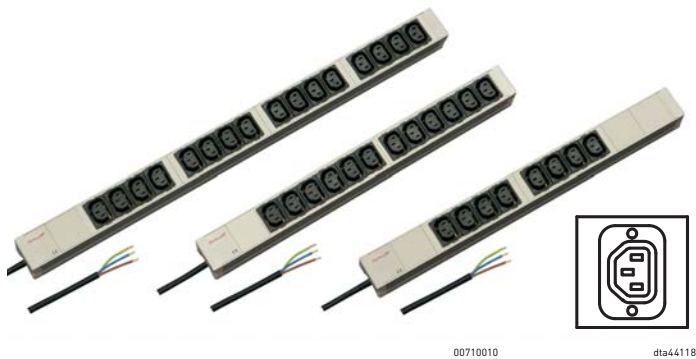

## Cabinet Accessories – Socket strips

### IEC socket strip, C13

- Socket strips with IEC 60320-C13 sockets
- Mounting height 1 U
- Connecting cable 2 m, open end with ferrules
- Socket strips can be rotated through all four directions (in 90° increments) during installation
- Horizontal and vertical mounting
- 230 V, 10 A
- In accordance with IEC 60320

#### Delivery comprises (assembled)

Item	Qty	Description
1	1	Al extrusion, 1 U, anodised, to accommodate the sockets and function elements
2		IEC 60320-C13 sockets (PA, RAL 7035), quantity see Order information
3	2	End piece, PA, RAL 7035
4	1	Connecting cable, 2 m, black, open end with ferrules, H05VV-F 3G 1.5 mm <sup>2</sup>
5	2	Mounting bracket, PA, RAL 7035, (on 19" versions only)

Accessories		Part no.
<b>Locking tab for IEC 60320-C13 connector</b>	PU 12 pieces	60110-362
<b>Item 6 Mounting bracket for socket strips</b>	for vertical mounting, St, 2 mm, PU 2 pieces	20110-068
<b>Mounting plate for mounting of two socket strips side by side</b>	for vertical mounting, St, 2 mm, height 70 mm, depth 135 mm, PU 2 pieces	23130-010
<b>Mains cable, IEC</b>	for locking tab IEC 60320-C14 plug, IEC 60320 C13 socket, 0.5 m, 1 piece	60110-360
<b>Mains cable, IEC</b>	for locking tab IEC 60320-C14 plug, IEC 60320 C13 socket, 1 m, 1 piece	60110-361