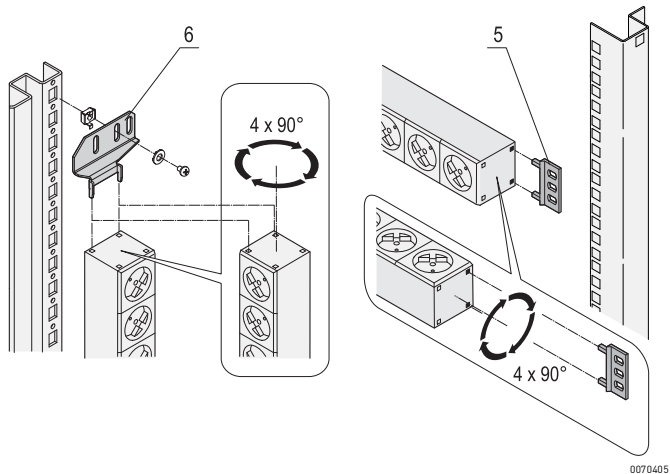

Item 6: bracket for vertical mounting