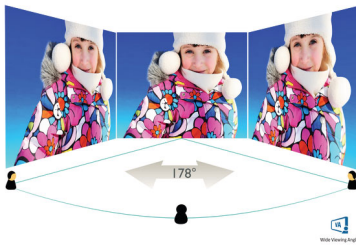

VA display

Philips VA LED display uses an advanced multi-domain vertical alignment technology which gives you super-high static contrast ratios for extra vivid and bright images. While standard office applications are handled with ease, it is especially suitable for photos, web-browsing, movies, gaming, and demanding graphical applications. It's optimized pixel management technology gives you 178/178 degree extra wide viewing angle, resulting in crisp images.