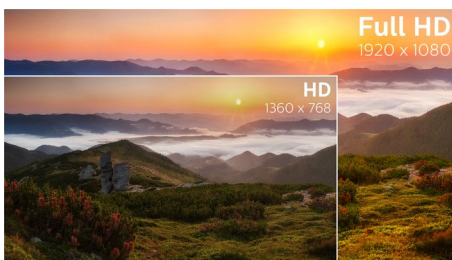

16:9 Full HD display

Picture quality matters. Regular displays deliver quality, but you expect more. This display features enhanced Full HD 1920 x 1080 resolution. With Full HD for crisp detail paired

with high brightness, incredible contrast and realistic colors expect a true to life picture.