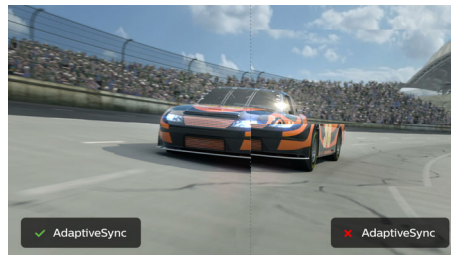

Adaptive-Sync technology

Gaming shouldn't be a choice between choppy gameplay or broken frames. Get fluid, artifact-free performance at virtually any framerate with Adaptive-Sync technology, smooth quick refresh and ultra-fast response time.