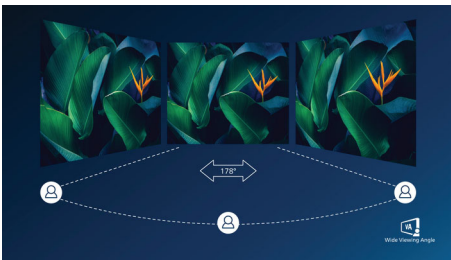

PHILIPS

UltraWide LCD monitor
E Line 34" (86.36 cm), 3440 x 1440 (WQHD)

346E2CUAE/00

Highlights

USB-C connection

This Philips display features a USB type-C connector with power delivery. With intelligent and flexible power management, you can power charge your compatible device directly. Its slim, reversible USB-C allows for easy, one-cable connection. You can watch high resolution video and transfer data at a super-speed, while powering up and re-charging your compatible device at the same time.

VA display

Philips VA LED display uses an advanced multi-domain vertical alignment technology which gives you super-high static contrast ratios for extra vivid and bright images. While standard office applications are handled with ease, it is especially suitable for photos, web-browsing, movies, gaming, and demanding graphical applications. It's optimized pixel management technology gives you 178/178 degree extra wide viewing angle, resulting in crisp images.