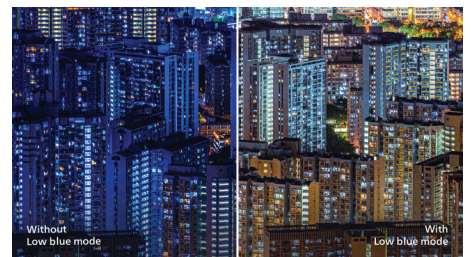

LowBlue Mode

Studies have shown that just as ultra-violet rays can cause eye damage, shortwave length blue light rays from LED displays can cause eye damage and affect vision over time. Developed for wellbeing, Philips LowBlue Mode setting uses a smart software technology to reduce harmful shortwave blue light.

USB-C

21:9 Curved Ultrawide

VA Wide Viewing Angle

WQHD

AMD FreeSync Premium

1ms MPRT

Flicker-free

LowBlue Mode

Multiview