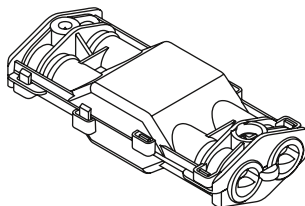

RELICON Relilight V 32.5 I2

Content of Set / Kit

- Moulding shells filled with RELICON gel
- Adapter for strain relief
- Installation instructions
- Connector block 3 x 0.5 mm² to 3 x 2.5 mm²
- Screws

Relilight V 32.5 I2

Gel cable joint Relilight V 32.5 I2.

TYPE	Ø Main Cable	Main Cable mm ²		Voltage range	Length (L)	Width (W)	Height (H)	Article-No.
		min	max					
Relilight V32.5I2	6.5-12	3 x 0.5	3 x 2.5	250V	100.0	24.0	29.0	435-01651

All dimensions in mm. Subject to technical changes.

RELICON Relilight V 32.5 P1

Content of Set / Kit

- Moulding shells filled with RELICON gel
- Adapter for strain relief
- Installation instructions
- Connector block 3 x 0.5 mm² to 3 x 2.5 mm²
- Screws

All dimensions in mm. Subject to technical changes.