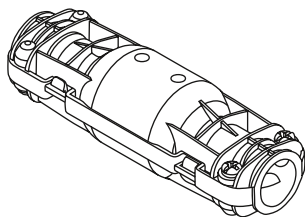

RELICON Relilight V 32.5 I2

Content of Set / Kit

- Moulding shells filled with RELICON gel
- Adapter for strain relief
- Installation instructions
- Connector block 3 x 0.5 mm² to 3 x 2.5 mm²
- Screws

Relilight V 32.5 I2

Gel cable joint Relilight V 32.5 I2.

TYPE	Ø Main Cable	Main Cable mm ²		Voltage range	Length (L)	Width (W)	Height (H)	Article-No.
		min	max					
Relilight V32.5I2	6.5-12	3 x 0.5	3 x 2.5	250V	100.0	24.0	29.0	435-01651

All dimensions in mm. Subject to technical changes.

RELICON Relilight V 32.5 P1

Content of Set / Kit

- Moulding shells filled with RELICON gel
- Adapter for strain relief
- Installation instructions
- Connector block 3 x 0.5 mm² to 3 x 2.5 mm²
- Screws

All dimensions in mm. Subject to technical changes.