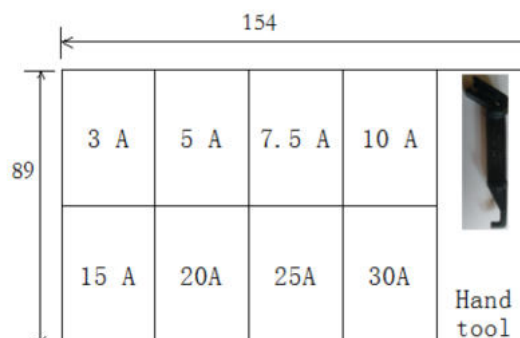

Included:

Hand tool

Fuse, violet, 3 A (10 pcs)

Fuse, orange, 5 A (10 pcs)

Fuse, brown, 7.5 A (10 pcs)

Fuse, red, 10 A (10 pcs)

Fuse, blue, 15 A (10 pcs)

Fuse, yellow, 20 A (10 pcs)

Fuse, clear, 25 A (10 pcs)

Fuse, green, 30 A (10 pcs)