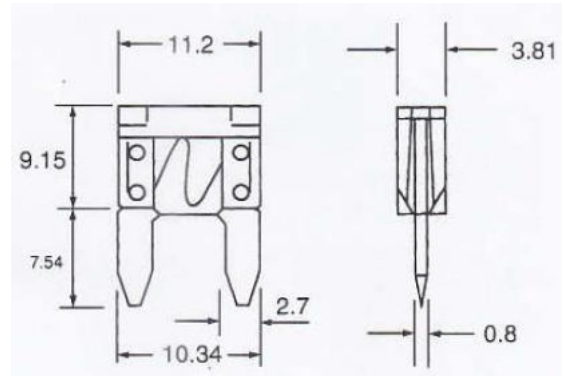

Mini Automotive Blade Fuse Assortment 80pcs with Hand Tool

Specification:

Fuse Characteristic	Slow Blow
Number of Pieces	80

Electrical Characteristics:

Rating	Blowing Time
110%	4 Hours Min
135%	1800 sec Max
200%	5 sec Max

Included:

Hand tool

Fuse, violet, 3 A (10 pcs)

Fuse, orange, 5 A (10 pcs)

Fuse, brown, 7.5 A (10 pcs)

Fuse, red, 10 A (10 pcs)

Fuse, blue, 15 A (10 pcs)

Fuse, yellow, 20 A (10 pcs)

Fuse, clear, 25 A (10 pcs)

Fuse, green, 30 A (10 pcs)

Art. Nr.

RND 170-00230